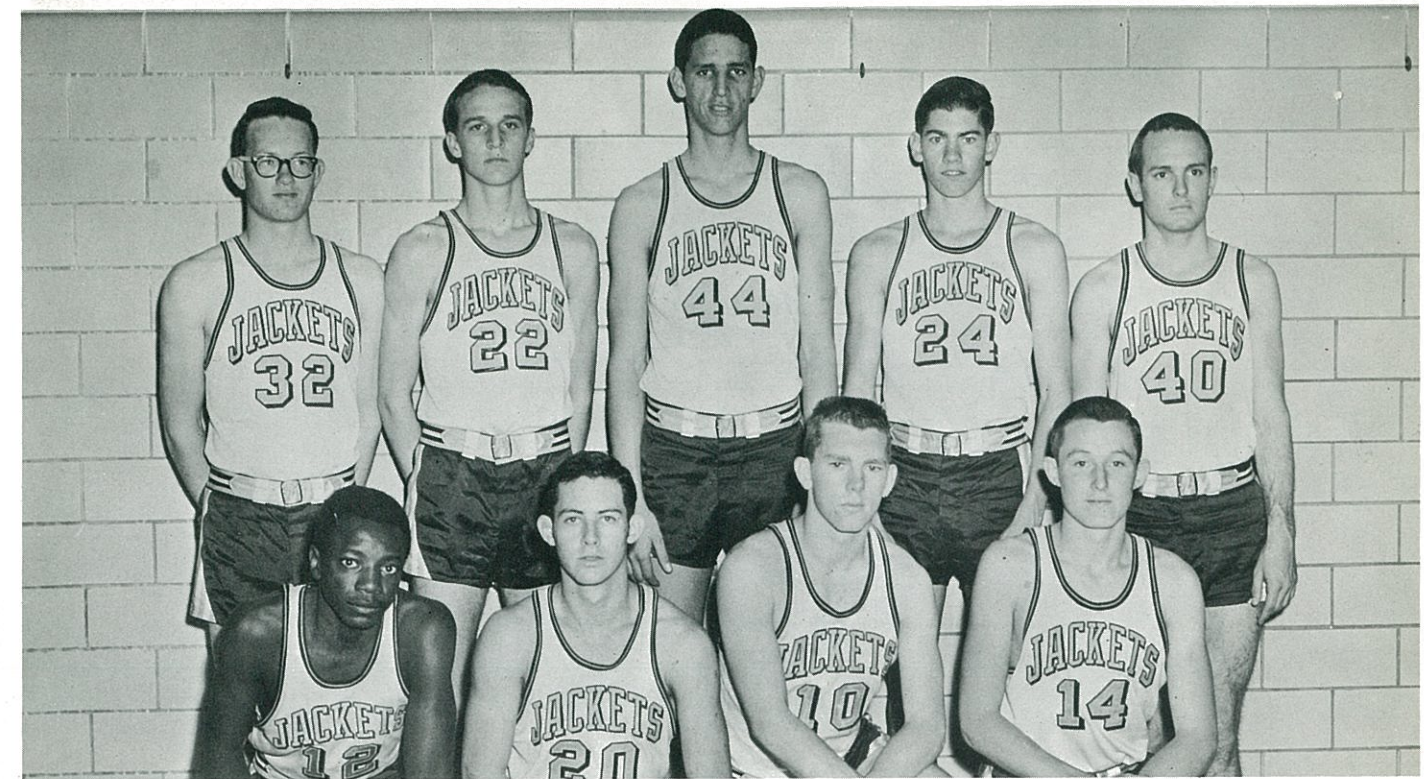

# Kermit Basketball Teams

Kermit Starts Buzzing

Kermit Stomps Brownfield

Upchurch Was Rebounder (22)

Flying High Over Monahans

DWAYNE  
TURNER

Coach  
KEN  
MAYES

BILL  
SOUTHERN  
Manager  
RICHARD  
ETHEREDGE

A SQUAD

BACK ROW, LEFT TO RIGHT: Fred Maxwell, Hal Upchurch, Reggie Gilbreath, Pat Casey, Cecil Cantrell. FRONT ROW, LEFT TO RIGHT: Ken Deckard, Ronnie Stringer, Larry Jordon, George Scott.

B SQUAD

BACK ROW, LEFT TO RIGHT: Buddy Ferrell, Duane Foster, Mike Lambert, James Thomas, Denny Caddell, Phil Youngblood. FRONT ROW, LEFT TO RIGHT: Bobby Nolen, Larry Jordon, George Scott, Earl Gartman