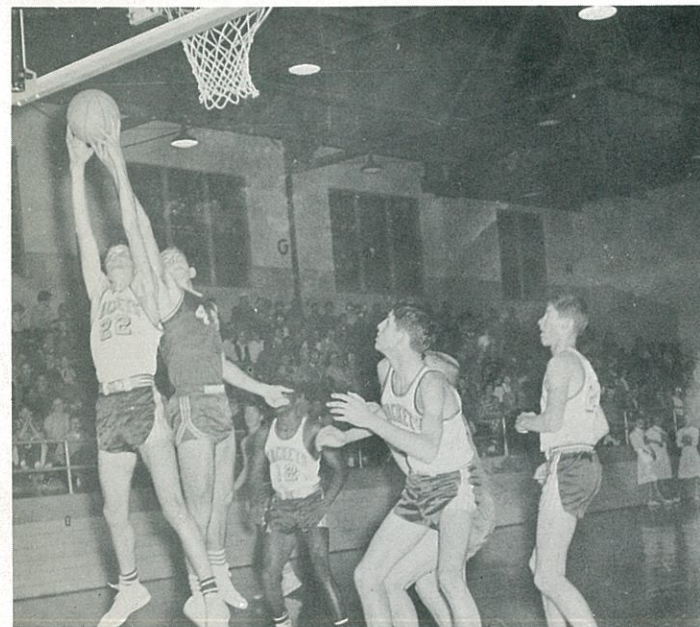

# Kermit Basketball Teams

Kermit Starts Buzzing

Kermit Stomps Brownfield

Upchurch Was Rebounder (22)

Flying High Over Monahans

DWAYNE  
TURNER

Coach  
KEN  
MAYES

BILL  
SOUTHERN  
Manager  
RICHARD  
ETHEREDGE

A SQUAD

BACK ROW, LEFT TO RIGHT: Fred Maxwell, Hal Upchurch, Reggie Gilbreath, Pat Casey, Cecil Cantrell. FRONT ROW, LEFT TO RIGHT: Ken Deckard, Ronnie Stringer, Larry Jordon, George Scott.

B SQUAD

BACK ROW, LEFT TO RIGHT: Buddy Ferrell, Duane Foster, Mike Lambert, James Thomas, Denny Caddell, Phil Youngblood. FRONT ROW, LEFT TO RIGHT: Bobby Nolen, Larry Jordon, George Scott, Earl Gartman