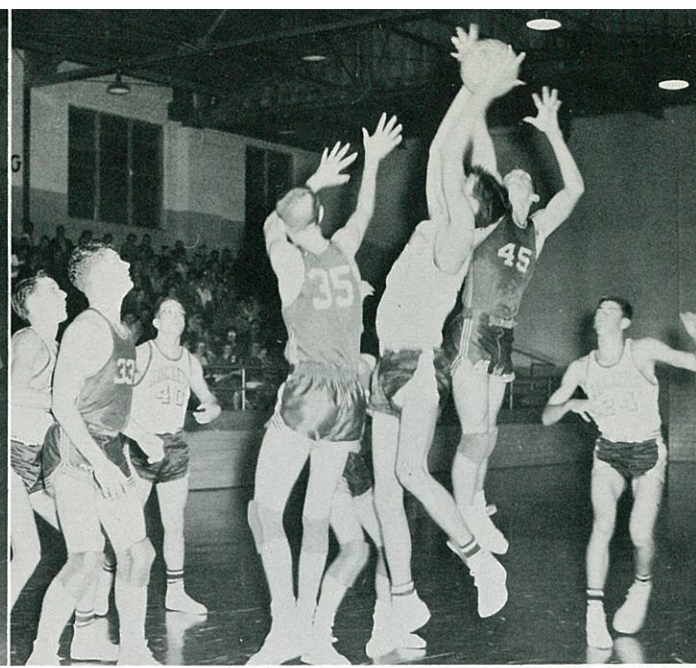

# Kermit Basketball Teams

Kermit Starts Buzzing

Kermit Stomps Brownfield

Upchurch Was Rebounder (22)

Flying High Over Monahans

DWAYNE  
TURNER

Coach  
KEN  
MAYES

BILL  
SOUTHERN  
Manager  
RICHARD  
ETHEREDGE

A SQUAD

BACK ROW, LEFT TO RIGHT: Fred Maxwell, Hal Upchurch, Reggie Gilbreath, Pat Casey, Cecil Cantrell. FRONT ROW, LEFT TO RIGHT: Ken Deckard, Ronnie Stringer, Larry Jordon, George Scott.

B SQUAD

BACK ROW, LEFT TO RIGHT: Buddy Ferrell, Duane Foster, Mike Lambert, James Thomas, Denny Caddell, Phil Youngblood. FRONT ROW, LEFT TO RIGHT: Bobby Nolen, Larry Jordon, George Scott, Earl Gartman