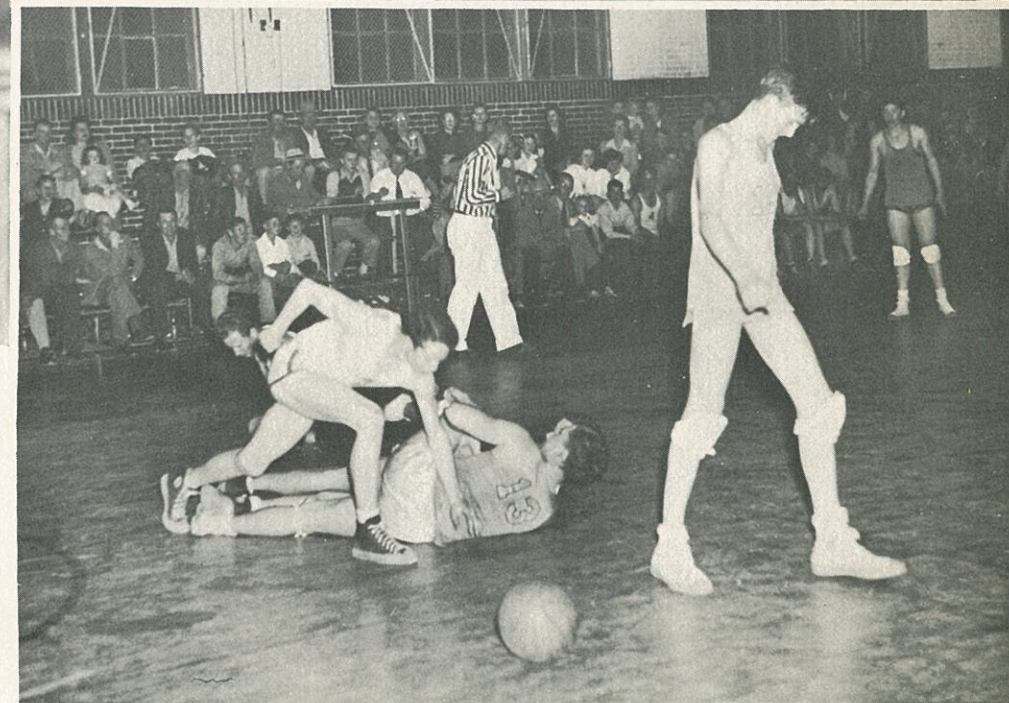

Left to right: first row, James Lipham, John Stout, Vernon Wood, Kenneth Kennedy, and Rob Ethridge; second row, Glen Rhea, Russell Lilly, Pete Wilson, Rayford Odem, and Sidney Holmes; third row, Charles Compton, Gene West, Travis Smith, and Louis Wills.

Louis Wills and Jalman jump for the ball . . . Monahans player, 99, and Sidney Holmes, 22, look on as their teammates pile up on ball. Other jackets in the picture are Wills, Compton, and Kennedy, standing . . . At the Seminole game Wills walks away from free ball unaware that it is not covered by Thompson. Ethridge, on side of court, looks on . . . Jackets and Cranes battle for ball when Kermit and Crane meet. Jackets win.