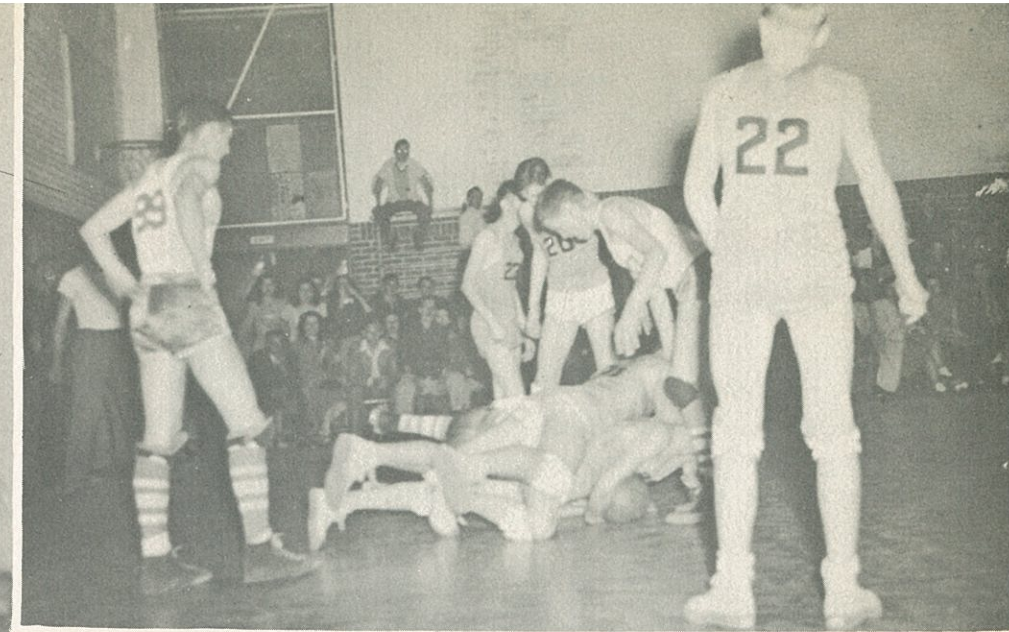

Left to right: first row, James Lipham, John Stout, Vernon Wood, Kenneth Kennedy, and Rob Ethridge; second row, Glen Rhea, Russell Lilly, Pete Wilson, Rayford Odem, and Sidney Holmes; third row, Charles Compton, Gene West, Travis Smith, and Louis Wills.

Louis Wills and Jalman jump for the ball . . . Monahans player, 99, and Sidney Holmes, 22, look on as their teammates pile up on ball. Other jackets in the picture are Wills, Compton, and Kennedy, standing . . . At the Seminole game Wills walks away from free ball unaware that it is not covered by Thompson. Ethridge, on side of court, looks on . . . Jackets and Cranes battle for ball when Kermit and Crane meet. Jackets win.