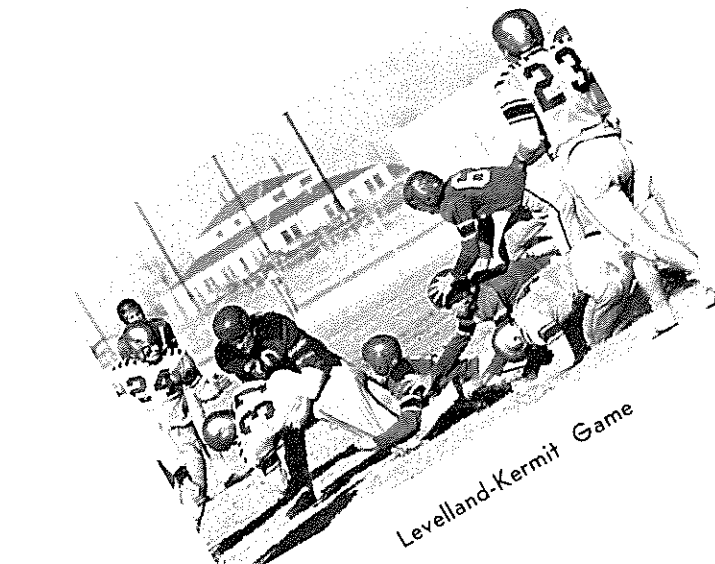

Levelland-Kermit Game