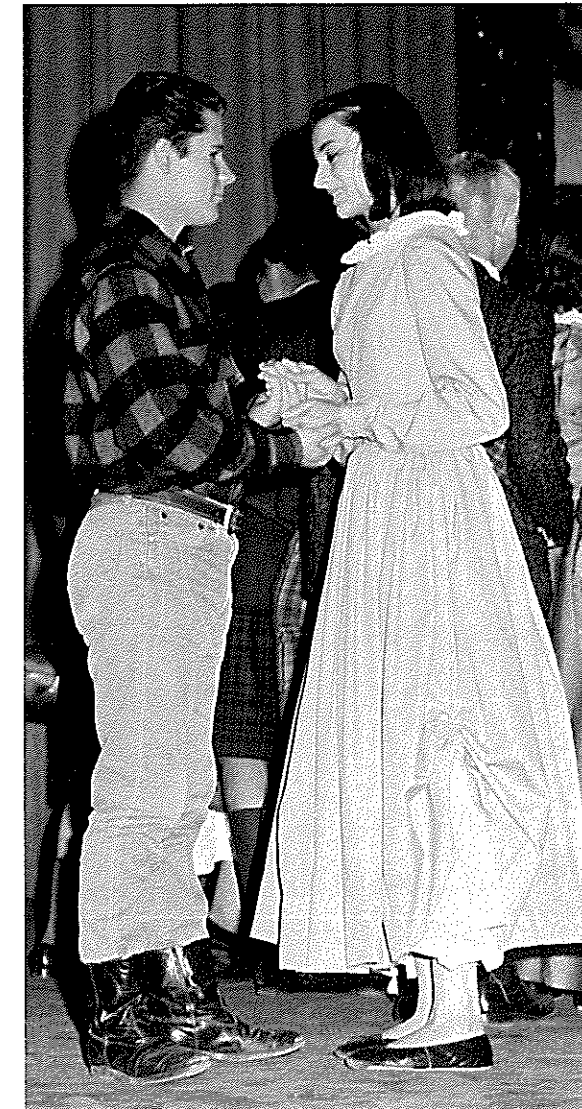

Choral and Drama

"Brigadoon," a popular Broadway musical, was presented April 30 and May 1 in the high school auditorium.

The main plot concerned two Americans who stumbled upon the quaint village of Brigadoon in the Scottish Highlands after becoming lost while pheasant hunting.

Playing leading roles opening night were Steve Fuller as Tommy; Randy Bryan, Jeff; Judy Petree, Fiona; Tyleen Deeds, Meg; and Tim Jones, Mr. Lundie.

For Saturday night performance, Jenita Hemphill portrayed Fiona and Meredith Lancaster played Meg.

Meg and Jeff dance at the wedding.

Jean does a ballet before her wedding, showing her happiness.

Mr. Lundie marries Jean and Charlie.

Departments Present "Brigadoon"

Charlie tries to take a look at his fiance's bloomers.