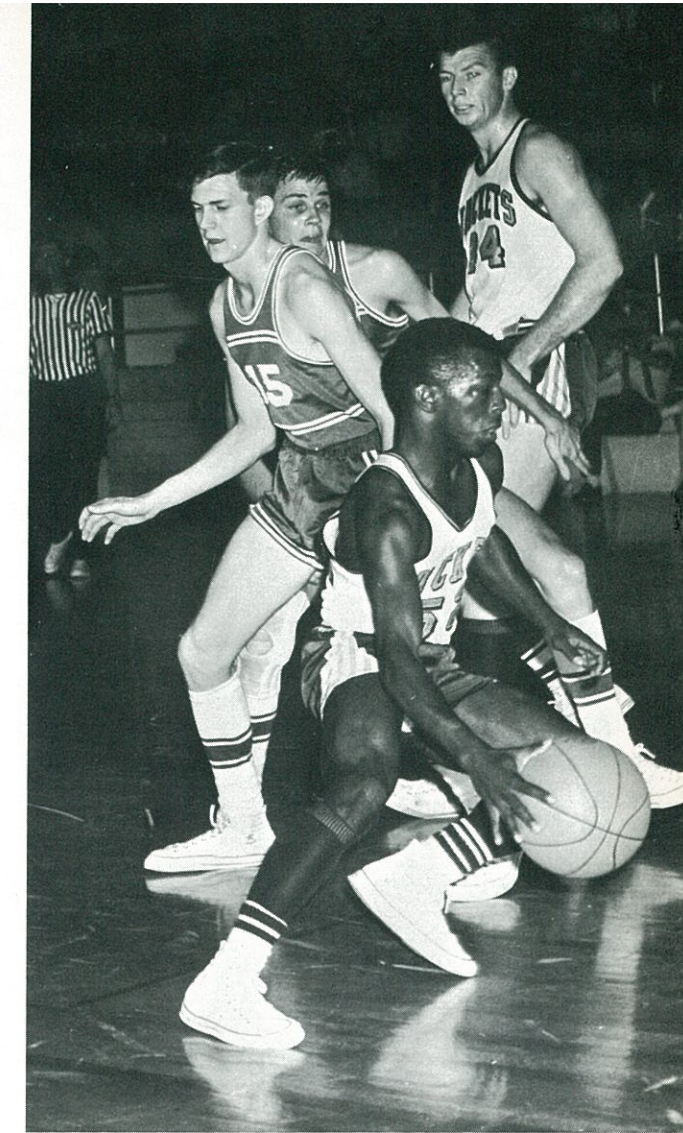

Varsity players Carroll Samuels, David Day and Jerry Sims discuss game strategy with Coach Dewayne Turner.

Parnell Skinner
1 VL

David Day
1 VL

Carroll Samuels
1 VL

Jackets Post 16-9 Mark in Cage Campaign

Kermit	Opponent	Kermit	Opponent
74	Van Horn	46	53
59	Crane	62	57
66	Phillips	72	54
76	Brownfield	68	61
85	Abilene J. V.	65	52
69	Permian	84	78
69	Denver City	61	78
46	Crane	54	41
65	Plains	70	58
96	Van Horn	78	51
73	Ysleta	71	64
66	Artesia	69	87
64	Monahans	55	
			49
			42
			52
			62
			66
			75
			47
			35
			53
			48
			66
			81

Brenda Hines, Linda Montgomery, Judy Satterfield, David Lancaster and Mike Spinks bear the tension of the Kermit-Andrews game as it enters into its final seconds.