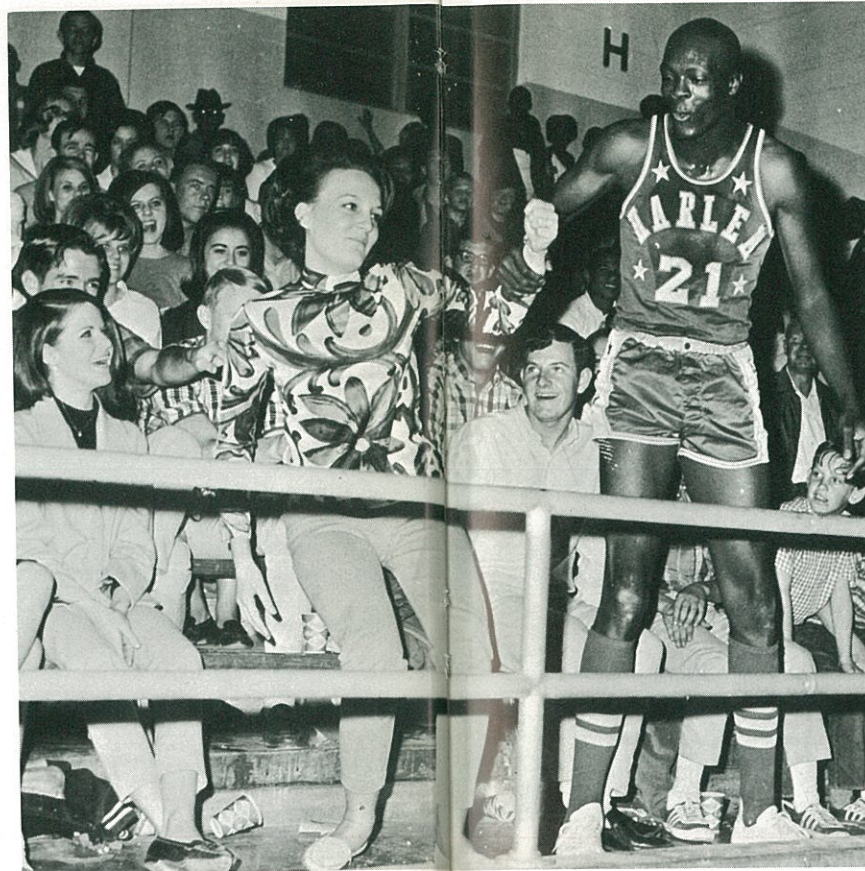

Walter Durfey and Gloria Nugent look for perspective game players at the All-Club Party.

Harlem Star players chose Dee Ezell as Queen.

Coach Dwayne Turner attempts to steal the ball in the K-Club-sponsored Harlem Star Game.

Pep-Squad girls, Randy Adams and Patty Stuart, clean up after a football game.

Judy Taylor pitches her last ring at the All-Club Party as Barry Tabor and Vickie Ham watch.

Clubs Responsible for Many Activities

David Lancaster, Linda Sparks, Ginger Schmidt, Susan Sidwell and Gary Dailey acted the major parts of The Miracle Worker, presented by Thespians.