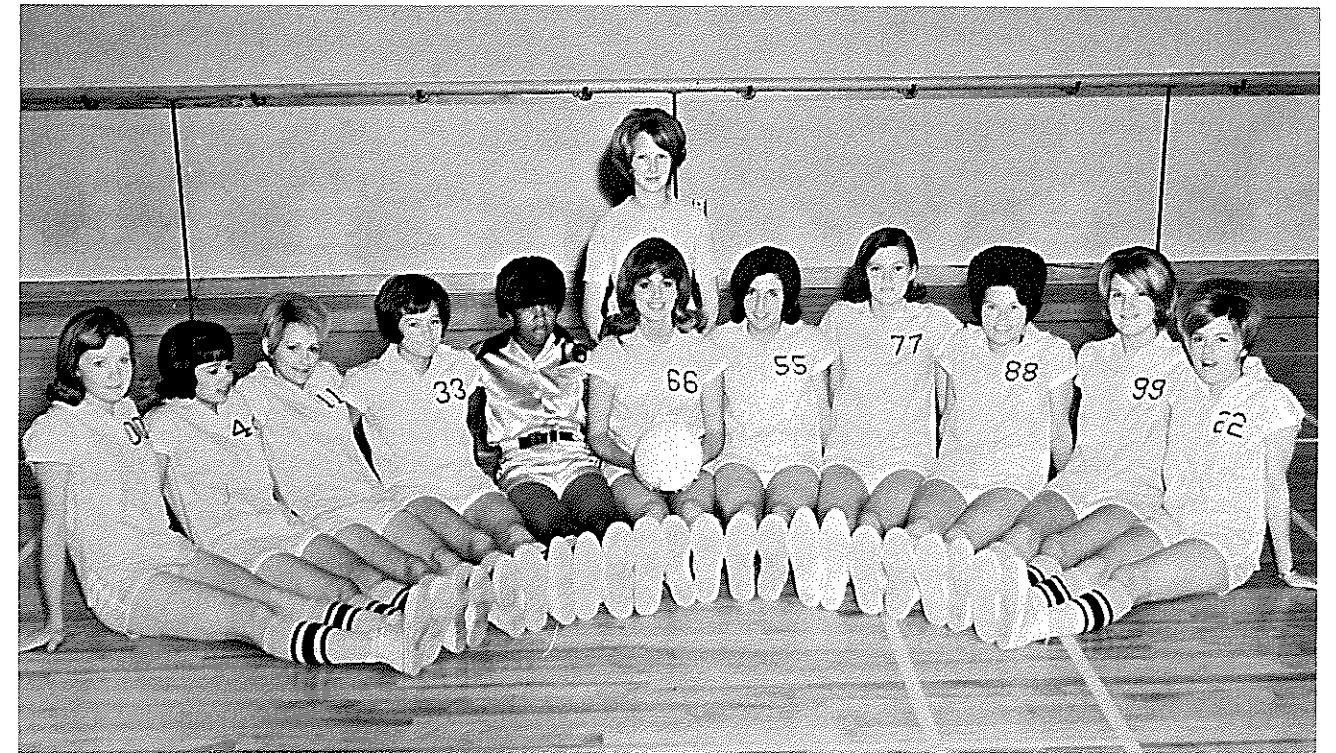

Anxiety during a hard game.

Elation after a victory.

Happiness follows elation.

As always, good sportsmanship prevails.

Varsity volleyball team: left to right, Vicki Sawyer, Janie Hestand, Cathy Whisenant, Janice Pucket, Phyllis Butler, Kay Logan, Kathleen Green, Carol McCann, Sherrilyn Odom, Deborah Akins, Tina Leatherwood, and in top center, manager Judy Flattley.

B team volleyball: top row, left to right, Jo Ann Miller, Jana Tolar, Brenda Russell, Brenda Bearden, and Joy Lipham. Bottom row, Carol Mitchell, Janie Moore, manager, Paula Hill, Linda Hannah, and Emily Dampeer.