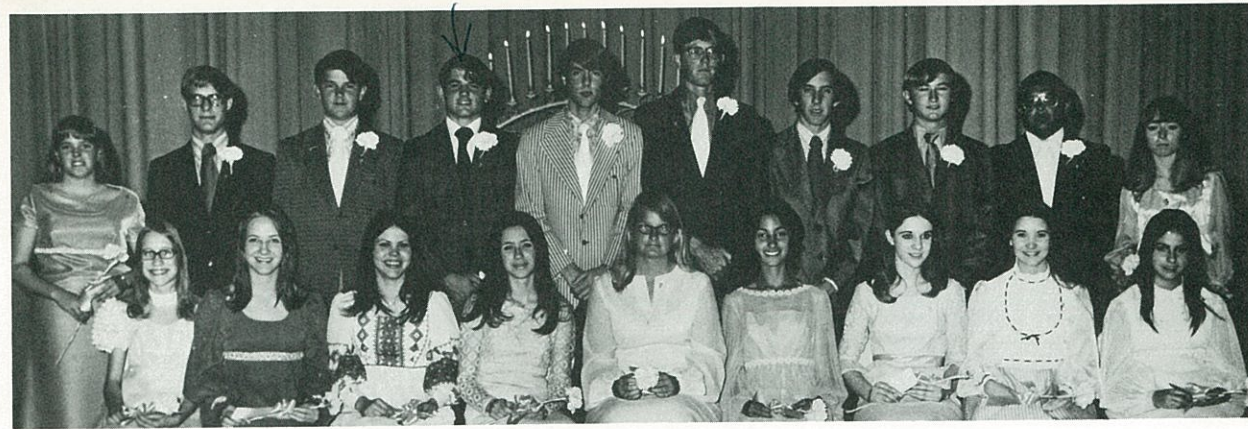

## National Honor Society

NEW MEMBERS

1st row—l to r—Rebecca Cowling, Laura Kirby, Kay Bell, Leta Sharp, Mary Beth Reid, Debbie Demmler, Bonnie Lineberry, Becky Garrison, Benita Kee. 2nd row—l to r—Kim Crawford, Gary Leiker, Mark Theisen, John Day, Garland Carley, Mike Joiner, Keith Davis, Danny Hunter, Luis Rodriguez, Debra Harrison.

Mrs. Huff

Parents attend Installation

Mr. Cooke

OLD MEMBERS

1st row—l to r—Shethelia Lewis, Sandra Bryant, Roxanna Shepard, Beverly Holder, Jackie Truby, Debbie St. John, Karen Green, Karen Wood, Linda Dowling, Sherry Hall. 2nd row—l to r—Pam Armstrong, Sharon Newman, Chuck Nolen, Gus Kirby, Tom Belding, Jerry Baron, Janice Turner, Vicki Burt. 3rd row—l to r—Dickie Horner, Gary Berry, Doak Howarton, Steve McGuire, Kelly Karlik, Leslie Whisenant, Wes Jackson, Curtis Bales.