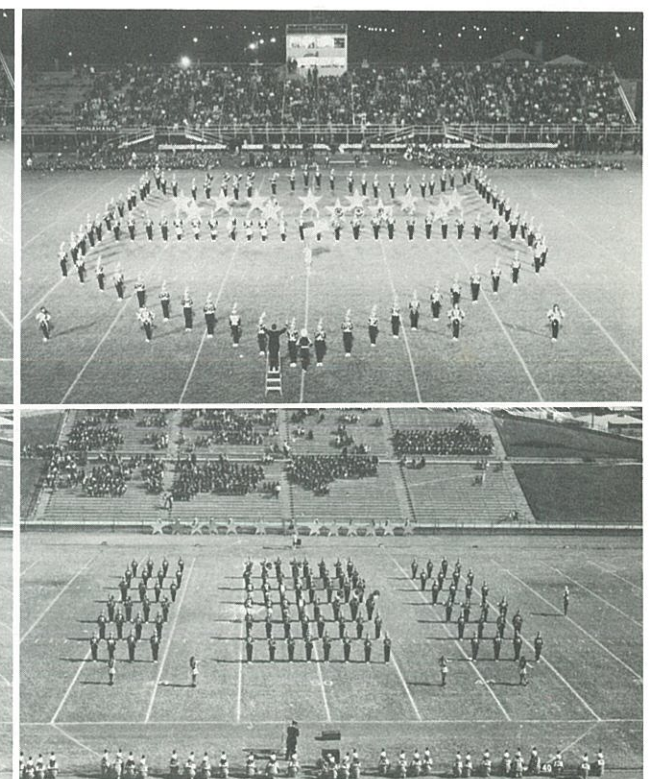

Twirlers

Pam Baucom

LaWanna Arnold

Becky Garrison

Jane Roberts

Leanna Williams
Drum Major

Cindy Burdick
Band Sweetheart

Band performs at half time and at contest.