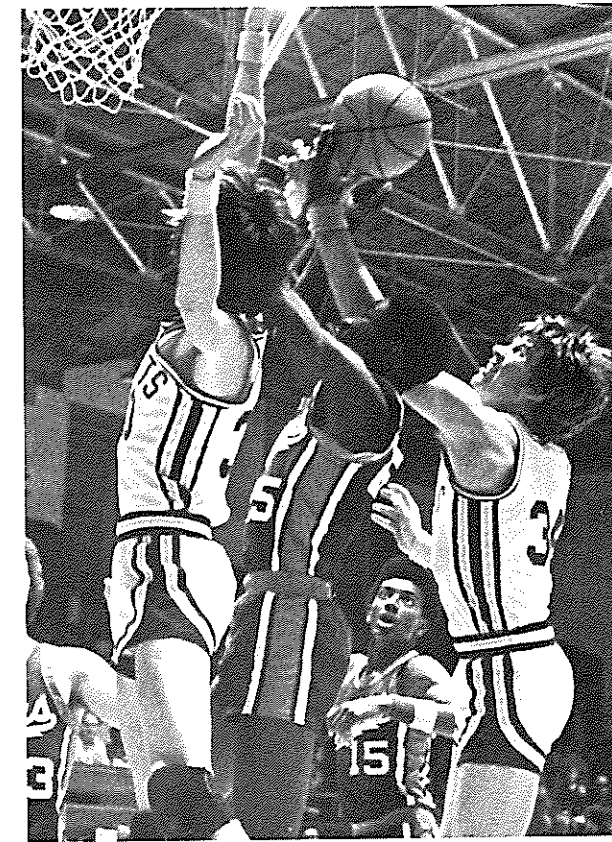

Yellow Jacket Alfred McGilbra (24) puts just enough arch on his shot to totally demolish any Alpine defense.

Roger King takes a brief moment to reorganize the Jacket offense.

Two Yellow Jackets, Brent Newman (left) and Montie Wren, are joined by a Crane Golden Crane in rebounding.

Roger King (32) guarantees two points for the Jackets.

Scott Edwards displays his ability to shoot from outside and thus give the Jackets an added dimension.

Brent Newman (30) adds one more point to the KHS tally — this time from the free throw line.

Bobby Kimball shoots for two points, but why is the defending Crane cager holding his hand?