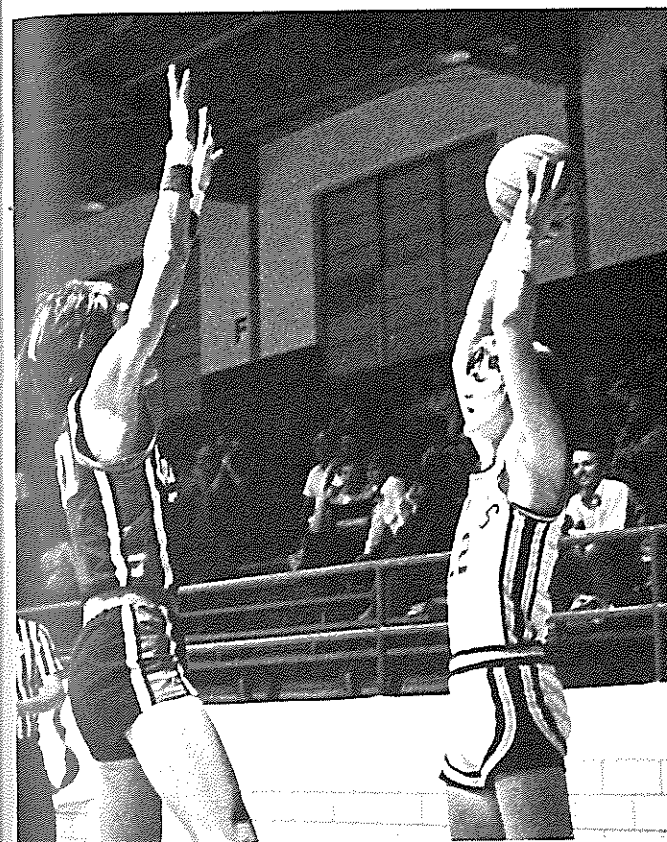

Yellow Jacket Alfred McGilbra (24) puts just enough arch on his shot to totally demolish any Alpine defense.

Roger King takes a brief moment to reorganize the Jacket offense.

Two Yellow Jackets, Brent Newman (left) and Montie Wren, are joined by a Crane Golden Crane in rebounding.

Roger King (32) guarantees two points for the Jackets.

Scott Edwards displays his ability to shoot from outside and thus give the Jackets an added dimension.

Brent Newman (30) adds one more point to the KHS tally — this time from the free throw line.

Bobby Kimball shoots for two points, but why is the defending Crane cager holding his hand?