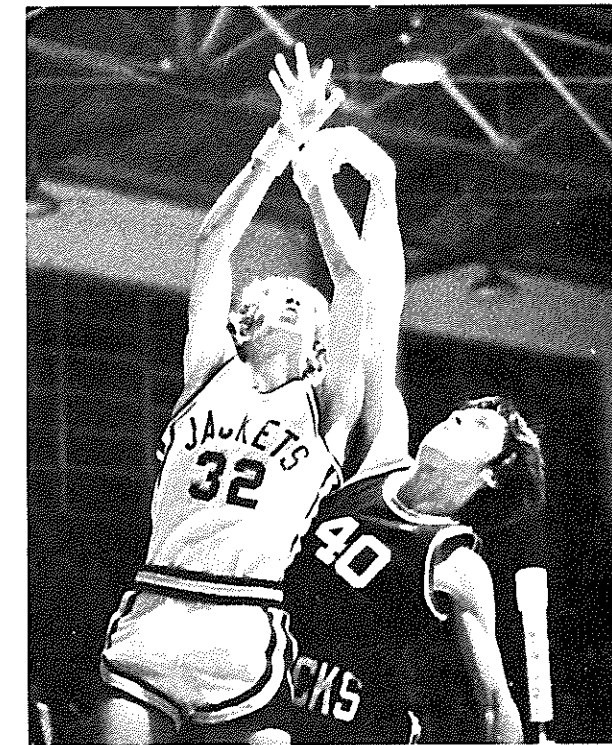

Yellow Jacket Alfred McGilbra (24) puts just enough arch on his shot to totally demolish any Alpine defense.

Roger King takes a brief moment to reorganize the Jacket offense.

Two Yellow Jackets, Brent Newman (left) and Montie Wren, are joined by a Crane Golden Crane in rebounding.

Roger King (32) guarantees two points for the Jackets.

Scott Edwards displays his ability to shoot from outside and thus give the Jackets an added dimension.

Brent Newman (30) adds one more point to the KHS tally — this time from the free throw line.

Bobby Kimball shoots for two points, but why is the defending Crane cager holding his hand?