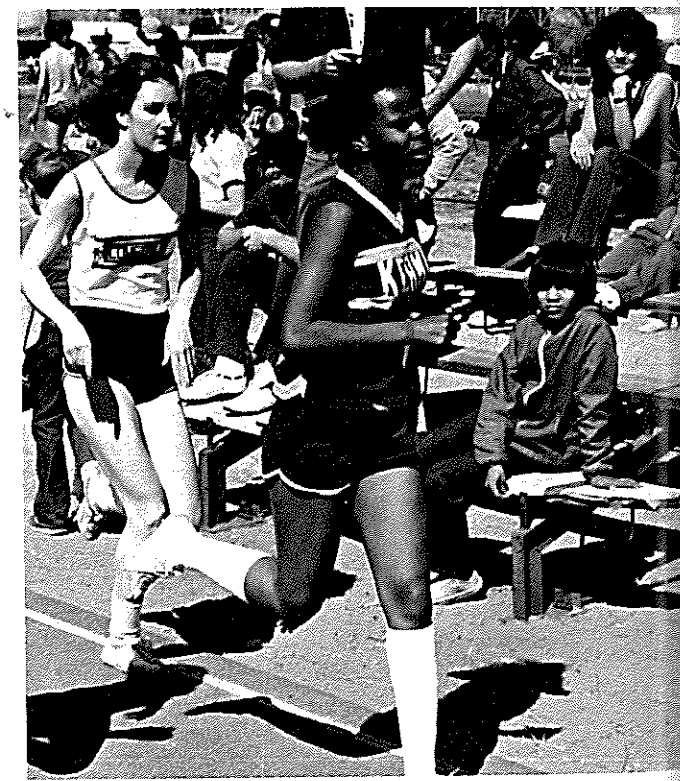

Participating in the 400 yard run for KHS were (l-r) Rosa Trevizo, Suzanne Lackey, Tina McClain.

Participating in the long jump and triple jump for KHS were BACK ROW (l-r) Tina McClain, Carrie Folmar, Tina Folmar, KNEELING Susan Bryant

Participating in high jumping for KHS were (l-r) Margaret Lewis and Gina Speed.

Margaret Lewis clears the bar during the Permian Basin Relays.

Participating in the short distance races for KHS were STANDING (l-r) Carrie Folmar, Tina Folmar KNEELING (l-r) Susan Bryant, and Janet Lott.

Janet Lott crosses the finish line in fine form for the Kermit Yellow Jacket Track Team.

Alice Wight crosses the finish line during the Permian Basin Relays.

Participating in the hurdles for KHS were (l-r) Margaret Lewis and Stella Bedell.