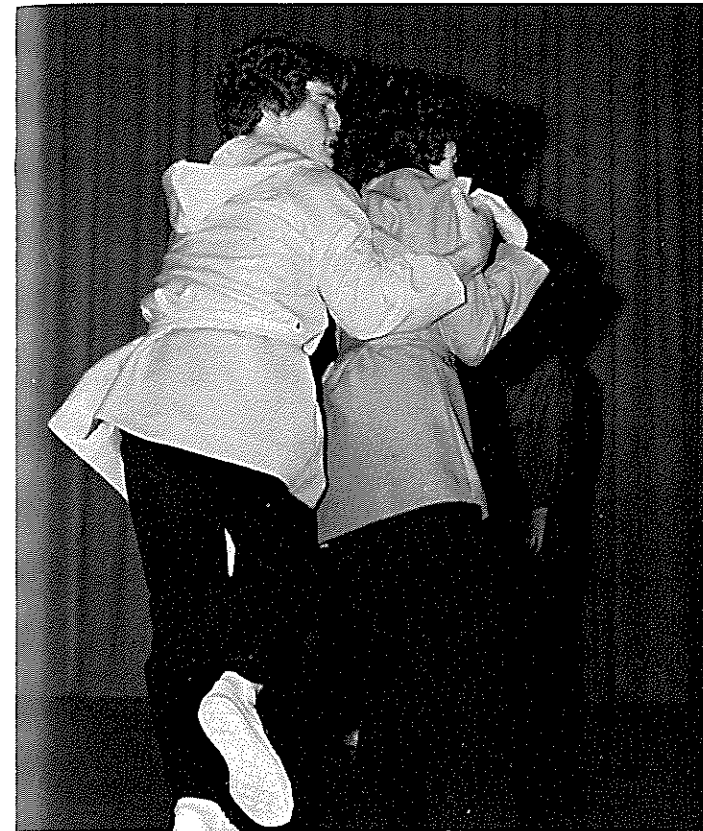

One Act Play Presents . . .

Drama Coach Vicki Pigmon

Members of the 1981 One-Act Play cast include BOTTOM ROW (l-r) Dixie Brillhart, Angie Welch, and Tommy LaFon. SECOND ROW (l-r) Pam Pitchford, Dreama Barker and Jana Taylor. THIRD ROW (l-r) Shahn McGuire, Doug Smith and Shammie Snedeker. FOURTH ROW (l-r) Tim Kinnear, Kenneth Arnold, David Horne and Mike Oldham.

Shammie Snedeker prepares to kill her victims during the Yellow Jacket One-Act Play presentation. The victims include (left) Tommy LaFon and (right) Johnnie Jones.

'Stages'

Doug Smith and Johnnie Jones rehearse a scene for the One-Act Play.

Mike Oldham gives Shammie Snedeker a kiss during a tender moment of the One-Act Play.

Dreama Barker and Tommy LaFon prepare for a rough scene while David Horne is shown in the background.