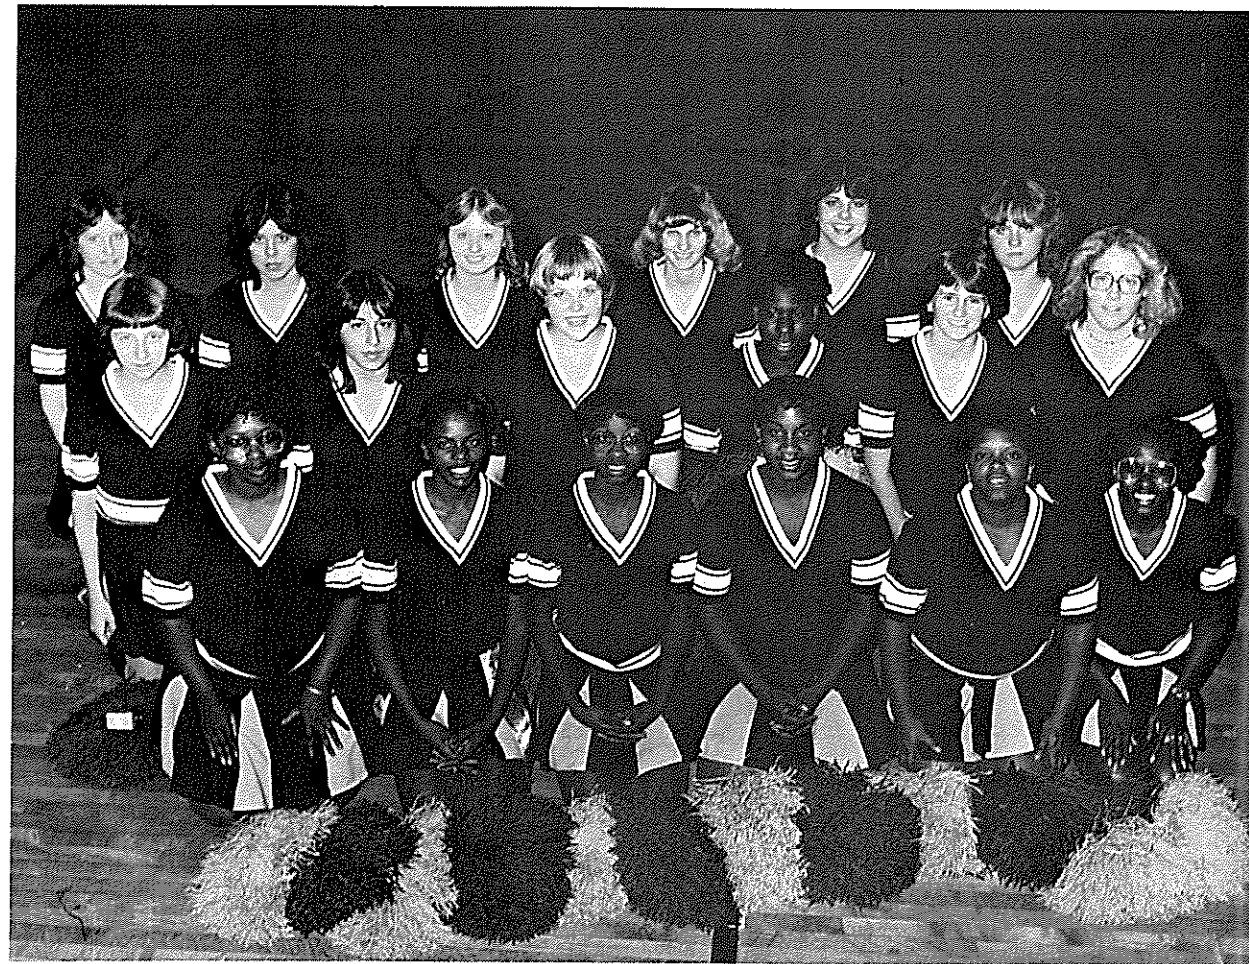

**K
H
S
J
a
c
k
e
t
t
e
s**

The 1981-82 Jockette squad includes FRONT ROW (l-r) Earnestine Pryor, Bernetchia Solomon, Susan McGilbra, DeSharon McGilbra, Susie Bryant, LaNell Rockwell MIDDLE ROW Missy Clark, Leticia Pando, Christine Payne, Sheila Burnett, Karen Henderson, Nellie Baucom BACK ROW Christie Skinner, Bertha Briones, Carrie Folmar, Kira Speer, Connie Creager and Amy Krueger.

Sponsoring the Jockettes was Judy Yett.

Serving as Jockette officers during the 1981-82 school year were FRONT ROW (l-r) Vice-president LaNell Rockwell, Secretary Elida Hinojos, President Susie Bryant. BACK ROW Sign Chairmen Karen Henderson and Connie Creager.

Brazilian Exchange Student Solita Mota

Solita Mota was a foreign exchange student from Brazil, who lived in Kermit for one year and not only learned what it was like to live in West Texas, but what it was like to be a student in a U.S. high school.

Solita came to Kermit under the Rotary Club Foreign Exchange Student program and completed her high school education here. While in Kermit, she lived with three local families: Mr. and Mrs. Kent Mitchell, Mr. and Mrs. Bill Mitchell and Mr. and Mrs. Leo Connally.