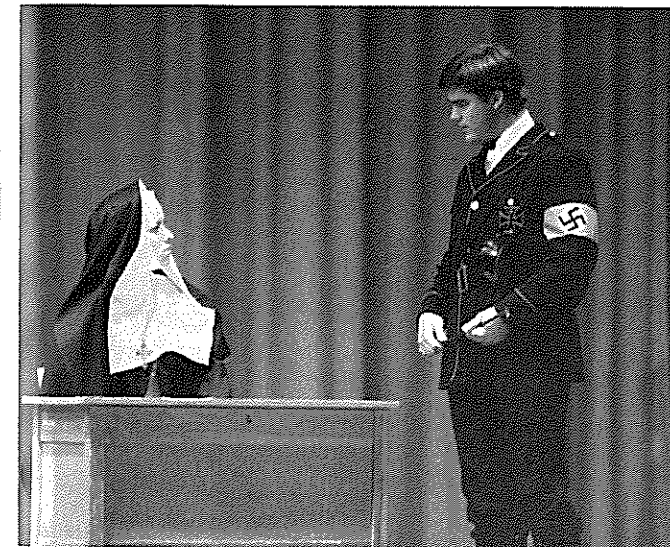

One-Act Advances To Area Competition

Participating in this year's One-Act competition were **FRONT ROW** Michelle Dehart, Shirley Prince, Renee Hair, Sheree Ferris. **BACK ROW** Shaun Fant, Craig Warren, Robert Boring, Randy Heath, Edward Cutrell, Scott White and Shawn Salter.

Edward Cutrell comforts Michelle Dehart as he tries to convince her that he must go back to Ludwigstrasse.

"No Fading Star"
Mother Franziska- Bit Egeland
Sister Klara- Renee Hair
Klaas Hoeffler- Scott White
David Sachs- Edward Cutrell
Miriam Sachs- Michelle Dehart
Sergeant Heimlich- Shaun Fant
Sister Monika- Shirley Prince
Frau Lisl Moeller- Sheree Ferris
Soldiers- Craig Warren, Robert Boring, Randy Heath
Colonel Lauber- Shawn Salter
Crew Members- Reece Field, Jay Fields, and Dwain Horne
DISTRICT- Honorable Mention- Edward Cutrell, Scott White
Best Actor- Shawn Salter
All Star Cast- Bit Egeland, Shirley Prince
AREA- Honorable Mention- Edward Cutrell
All Star Cast- Bit Egeland

The contrast between the sisters, Bit Egeland and Sheree Ferris is evident.

Bit Egeland does not allow Shaun Fant to proceed in his search for the Jewish children.

Bit Egeland is firm with the colonel, Shawn Salter.