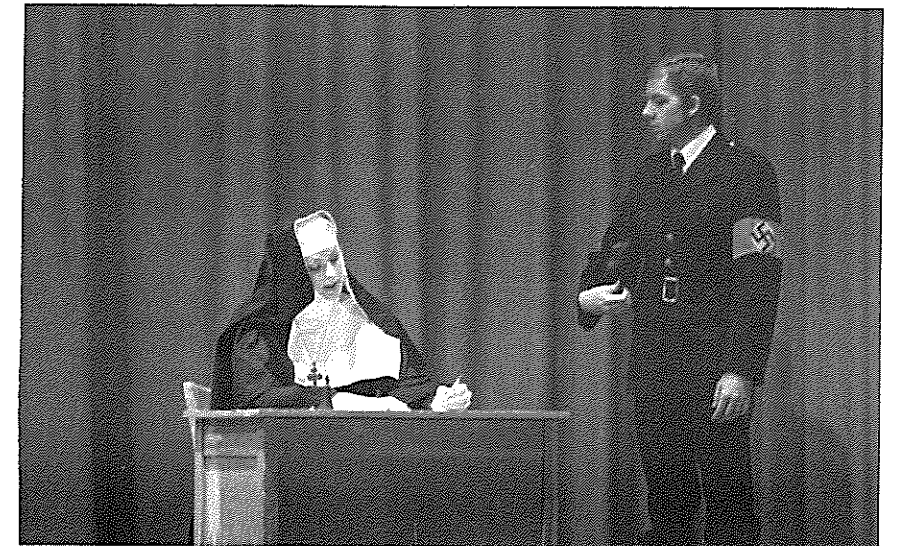

Bit Egeland does not allow Shaun Fant to proceed in his search for the Jewish children.