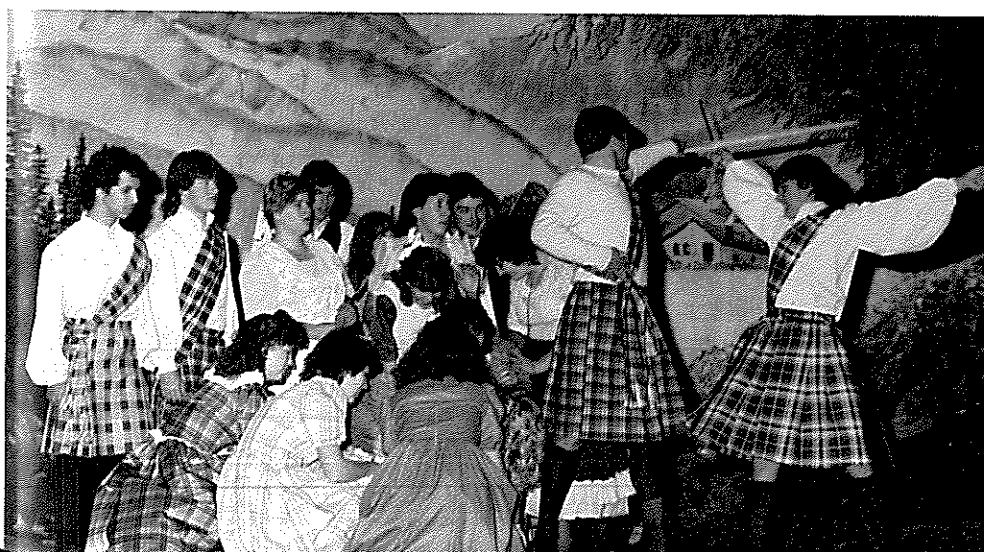

Crew Members:

Reece Field
 Dwain Horne
 Jenelle Rea
 Dina Flowers
 Scott Hill
 Mike Prince

Michelle Dehart takes part in a dance in the celebration of the wedding.

Sheree Ferris and Scott White vow their love for each other.

Making last minute decisions with members of the crew are Director Vicki Pigmon, Reece Field and Dwain Horne.

Chorus members Randy Heath and Mary Sellars are taking part in the opening dance number.

Shawn Salter and Edward Cutrell fight over the new bride (Bit Egeland), while other cast members look on.