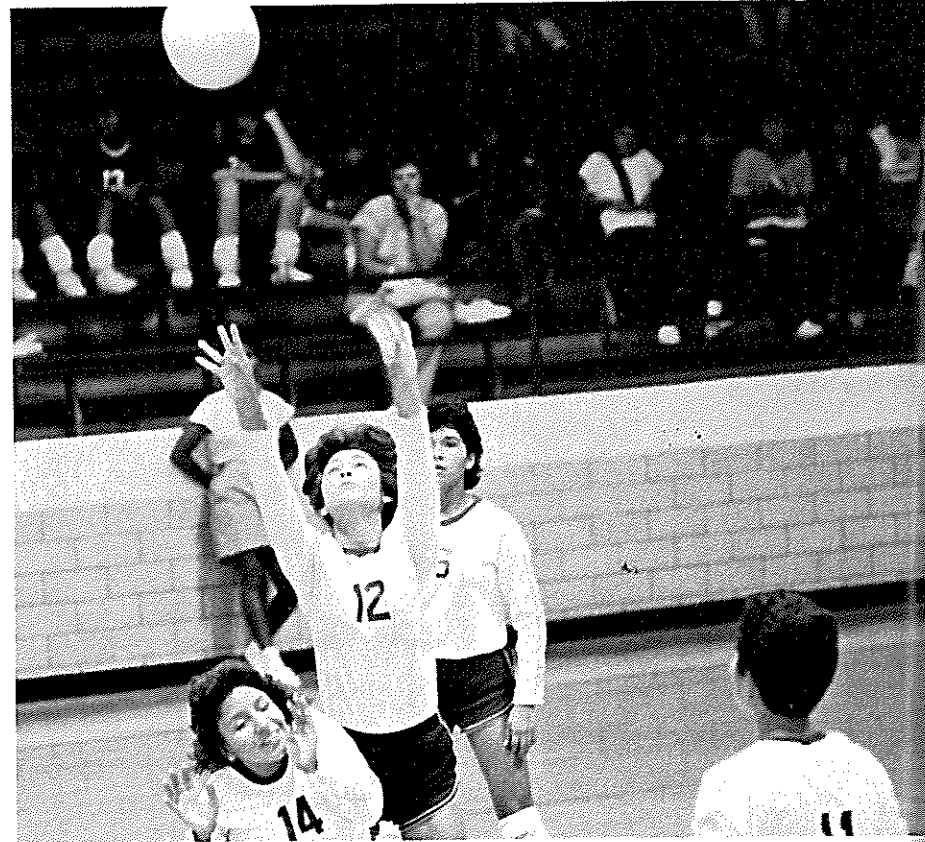

Jacket Girls Battle Opponents

Warming-up prior to another home volleyball game prior to district play are Rosemary Cordova, Norma Montoya, Michelle Salazar and Sandra Rivera.

Nikiti Forga receives a serve and the Jackets begin to volley. Coming in to help is Rosemary Cordova.

Members of the 1985-86 Kermit Yellow Jackets varsity squad include BACK ROW Janelle Rea, manager; Michelle Salazar, Anna Ramos, Silvia Hernandez, Nikiti Forga, and Dina Flowers, manager. FRONT ROW Sandra Rivera, Norma Montoya, Rosemary Cordova, and Kim Hill.

The varsity girls get a little pep talk in their huddle prior to a district volleyball contest. The Jacket girls overcame several obstacles during the 1985-86 season and performed better against District 4-AAA rivals than in past years.