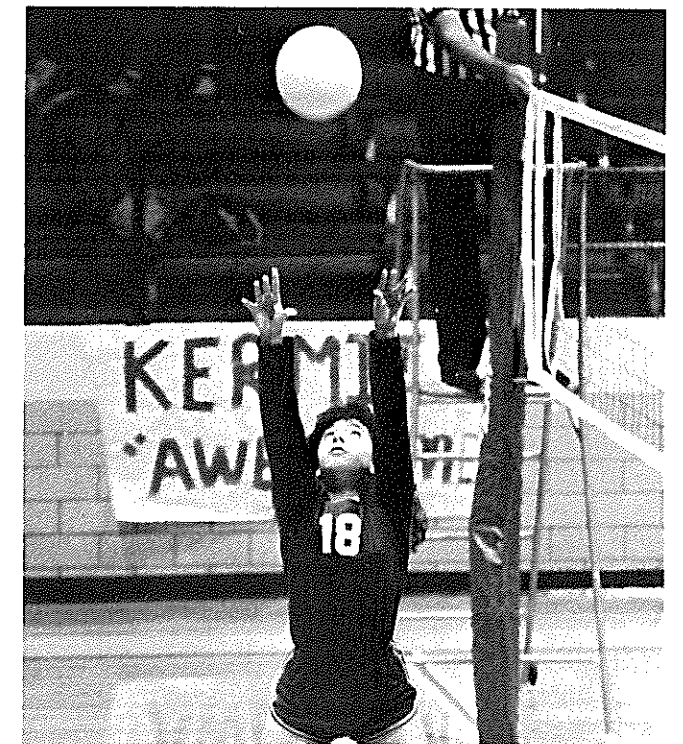

# JV Squad Learns To Volley

J.V. volleyball Coach Jessie Shelton.

Elvira Dominguez and Stephanie Mitchell (15) team up together for another Jacket point.

Members of the 1985-86 Kermit Yellow Jacket J.V. volleyball squad included FRONT ROW Celena Aranda, Elvira Dominguez, Corina Dominguez, and Sara Lackey, STANDING Marisol Aranda, Lori Knight, Darla Jones, Stephanie Mitchell, and manager Fatima Dominguez.

Marisol Aranda spikes the ball and gains still another point for the Kermit squad.

Gaby Trevizo sets the ball in hopes of another Jacket point.

Shown doing her part during a JV volleyball game is junior Elvira Dominguez.

Taking time out to plan new tactics is Coach Jessie Shelton and the JV volleyball squad.