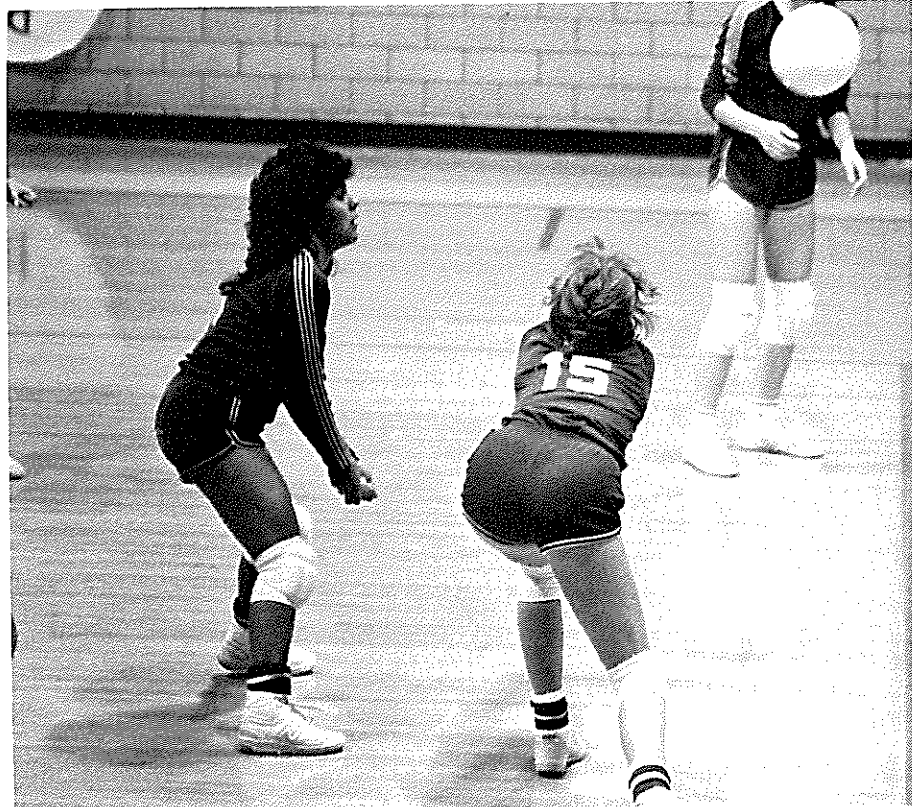

# JV Squad Learns To Volley

J.V. volleyball Coach Jessie Shelton.

Elvira Dominguez and Stephanie Mitchell (15) team up together for another Jacket point.

Members of the 1985-86 Kermit Yellow Jacket J.V. volleyball squad included FRONT ROW Celena Aranda, Elvira Dominguez, Corina Dominguez, and Sara Lackey, STANDING Marisol Aranda, Lori Knight, Darla Jones, Stephanie Mitchell, and manager Fatima Dominguez.

Marisol Aranda spikes the ball and gains still another point for the Kermit squad.

Gaby Trevizo sets the ball in hopes of another Jacket point.

Shown doing her part during a JV volleyball game is junior Elvira Dominguez.