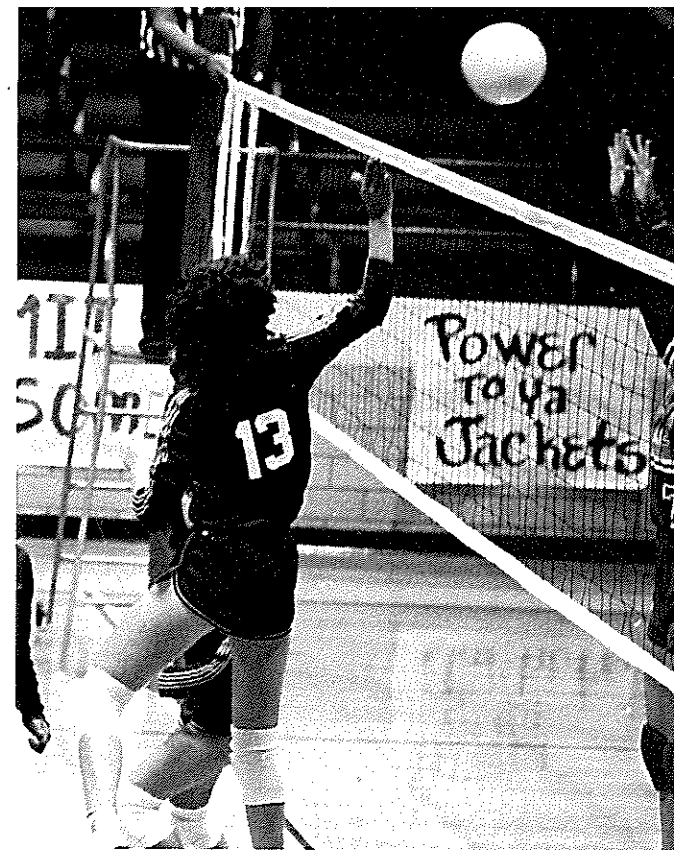

# JV Squad Learns To Volley

J.V. volleyball Coach Jessie Shelton.

Elvira Dominguez and Stephanie Mitchell (15) team up together for another Jacket point.

Members of the 1985-86 Kermit Yellow Jacket J.V. volleyball squad included FRONT ROW Celena Aranda, Elvira Dominguez, Corina Dominguez, and Sara Lackey, STANDING Marisol Aranda, Lori Knight, Darla Jones, Stephanie Mitchell, and manager Fatima Dominguez.

Marisol Aranda spikes the ball and gains still another point for the Kermit squad.

Gaby Trevizo sets the ball in hopes of another Jacket point.

Shown doing her part during a JV volleyball game is junior Elvira Dominguez.