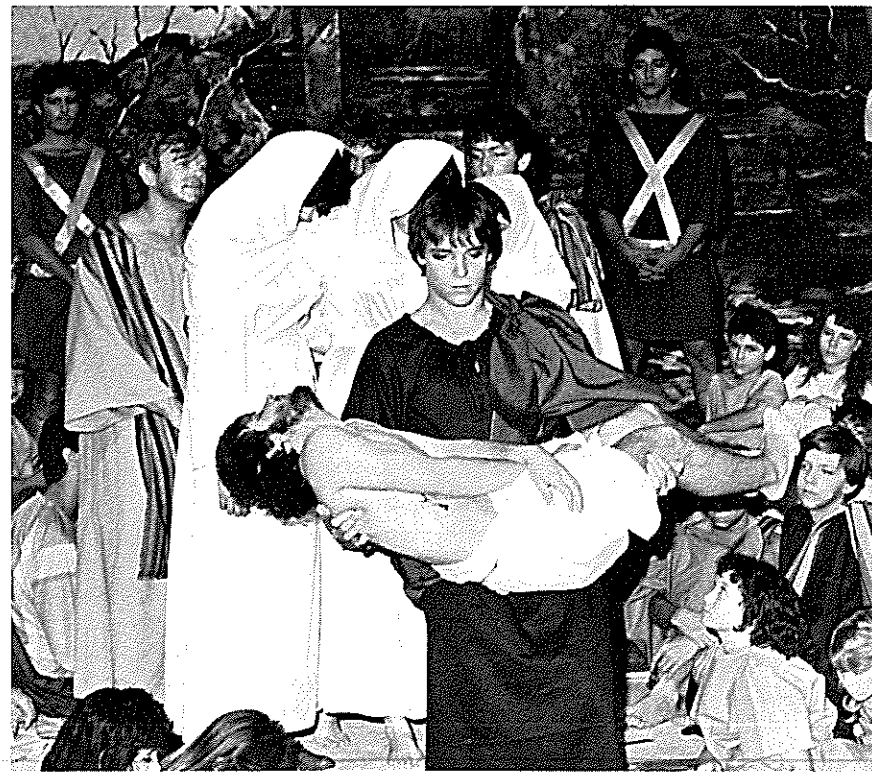

Mr. Charlie Helmer was not only the guest artist portraying Peter, but he also served as narrator in the production of "The First Farewell."

"Take Him Away" ... Pilot (Corey Cates) says, as Jesus (Edward Cutrell) is taken into custody by guard (Daryle Galindo).

Student Council Sponsor Mrs. Lyn Jones

The multitude bows in reverence as disciple John (Rodney Morris) carries Jesus (Edward Cutrell) down from his place of crucifixion.

Jesus (Edward Cutrell) appears to the multitude after resurrecting as he said he would prior to his death.