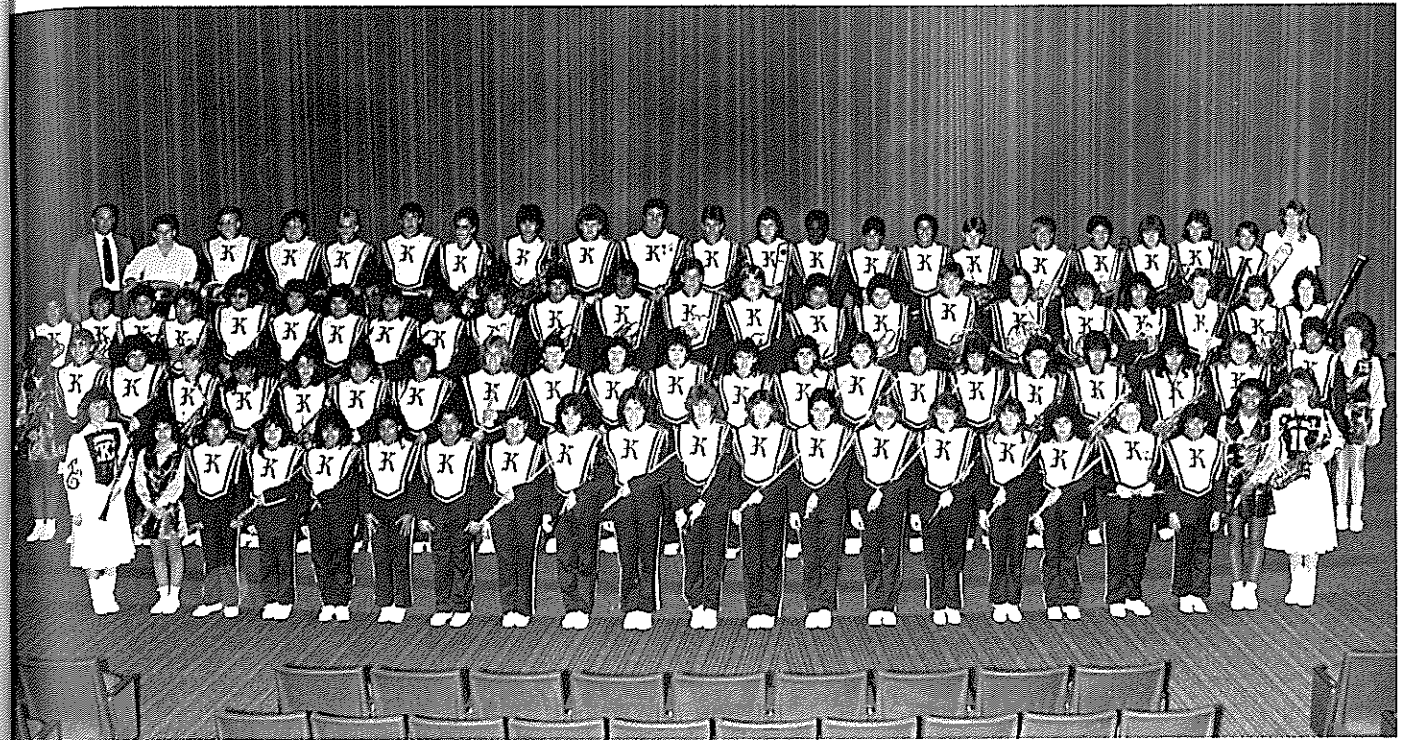

HAPPENINGS

Dauber Band Plays And Plays

Members of the KJHS Dauber Band include FRONT ROW (l-r) Melanie Neff, Denise Cortez, Alfred Galindo, Linda Rodriguez, Mandy Carrasco, Debra Heredia, Lael Ramirez, Debra Sims, Dai Ann Knight, Angel Shaffer, Devon Bradley, Angie Fields, Terry Richardson, Leslie Bannister, Amy Weyant, Angie Ditto, Billie Willard, Darin Smith, Cathy Versoza, Lawana Thompson, Monica Brown, SECOND ROW Shannon Thompson, Quinn Heath, Mia Garcia, Kim Cromeans, Stephanie Chavaria, Stacy Rivera, Melissa Salmons, Juanita Aguirre, Clary Cutrell, Leah Eads, Mabel Benavides, Veronica Navarro, Bonnie Olivas, Claudia Martinez, Aloha Roberson, Alma Alvarado, Jennifer Dominguez, Leslie Hagar, Lori Salazar, Roxie Martinez, Tammy Paine, Jennifer Subia, Angela James. THIRD ROW Gabriel Rodriguez, Darin Carrasco, Chris Martinez, Danny Alvarado, Debbie Hernandez, Elma Vasquez, Jennifer Martinez, Lisa Naranjo, Melissa Soltero, Cody Dehart, Ronnie Martinez, Darrell Pando, Clay Fostel, Kevin Mann, Victor Alvarado, Norma Armendaraz, Max Spangler, Amy Carrell, Stephanie Neff, Linda Carrizales, Tessa Taylor, Mary Roberts, Melanie Jones. BACK ROW Kirke McKenzie, Randy Scott, Chris McClane, Scotty Tidwell, Chris Carlisle, Cory Tramel, Timothy Bowden, Adrian Dominguez, Deidra Reed, Tracey Folmar, Timmy Caldwell, Eric Dominguez, Edwin Mercado, Chris Ferguson, Andy Hause, Ismael Cobos, Terry Lajoie, Melissa Beard, Casey Shockey and Alicia Klinger.

Leaders and officers of the Dauber Band were TOP ROW uniform manager Mary Roberts, secretary Debra Heredia, president Amy Weyant, vice-president Darin Smith, librarian Lynda Rodriguez. BOTTOM ROW leader Quinn Heath, drum major and librarian Melanie Neff, drum major Monica Brown and leader Clay Fostel.