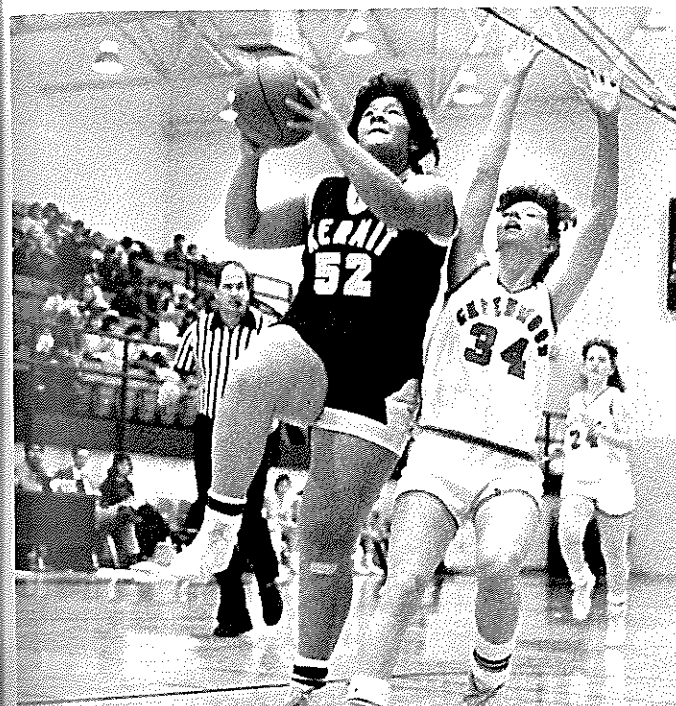

# Girls Begin Varsity Cage Season

Members of the 1986-87 Varsity Girls Basketball team included: **FIRST ROW** manager Celina Aranda, Coach Doug Nall, and Manager Norma Cordova. **SECOND ROW** (left to right) Velia Morales, Karen Gower, Lori Knight, Corina Villegas, Jamarsha Ballard, Velicia Dobbins, Rebecca Sigala, Darla Jones, Rina Melendez, Regina Versoza, Robin Crouse, Shawna Bowerman, Sheryl Balderama, Elvira Dominguez.

Senior Elvira Dominguez slips past two Fabens defenders for another basket and helped lead the Yellow Jackets to a victory over the Fabens Wildcats.

Kermit opened the 1986-87 girls varsity basketball season with both optimism and anxiety.

Velia Morales, Jr.

Rina Melendez, Soph.

Lisa Padron, Fresh.

Rebecca Sigala, Soph.

Sophomore Rebecca Sigala goes up for another lay-up against the Greenwood Rangerettes.

Regina Versoza, Fresh

Corina Villegas, Soph.