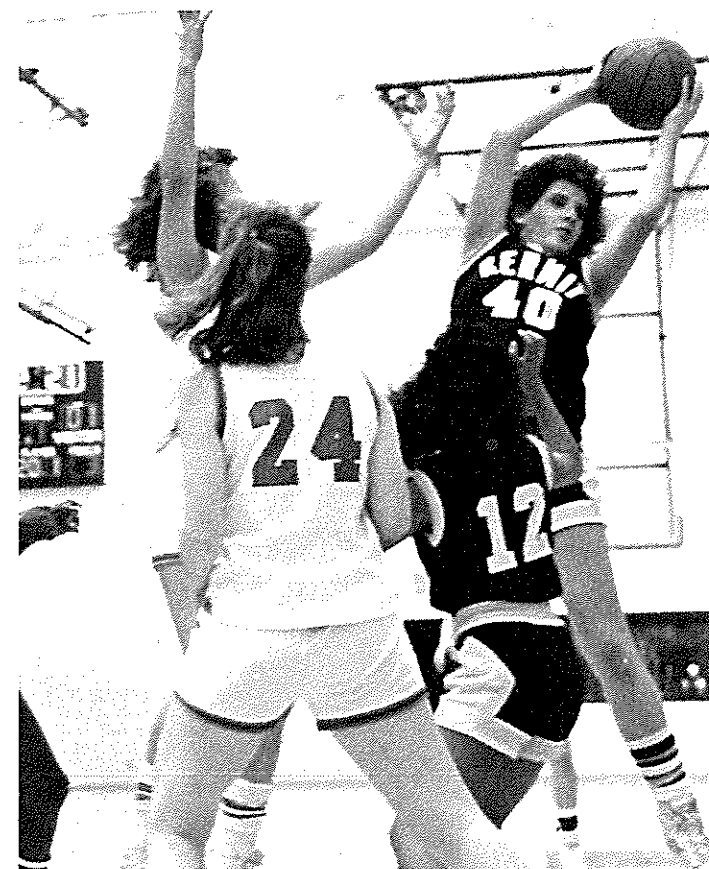

# Girls Begin Varsity Cage Season

Members of the 1986-87 Varsity Girls Basketball team included: **FIRST ROW** manager Celina Aranda, Coach Doug Nall, and Manager Norma Cordova. **SECOND ROW** (left to right) Velia Morales, Karen Gower, Lori Knight, Corina Villegas, Jamarsha Ballard, Velicia Dobbins, Rebecca Sigala, Darla Jones, Rina Melendez, Regina Versoza, Robin Crouse, Shawna Bowerman, Sheryl Balderama, Elvira Dominguez.

Senior Elvira Dominguez slips past two Fabens defenders for another basket and helped lead the Yellow Jackets to a victory over the Fabens Wildcats.

Kermit opened the 1986-87 girls varsity basketball season with both optimism and anxiety.

Velia Morales, Jr.

Rina Melendez, Soph.

Lisa Padron, Fresh.

Rebecca Sigala, Soph.

Sophomore Rebecca Sigala goes up for another lay-up against the Greenwood Rangerettes.

Regina Versoza, Fresh

Corina Villegas, Soph.