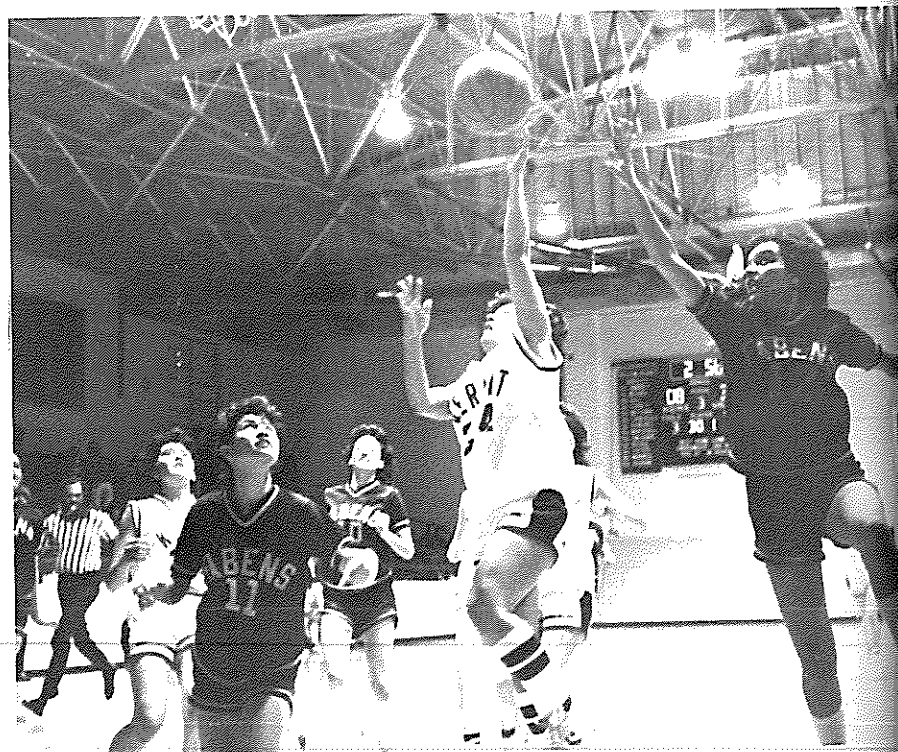

Senior Elvira Dominguez slips past two Fabens defenders for another basket and helped lead the Yellow Jackets to a victory over the Fabens Wildcats.

Junior Darla Jones shoots for two more points to add to the Jackets' score.