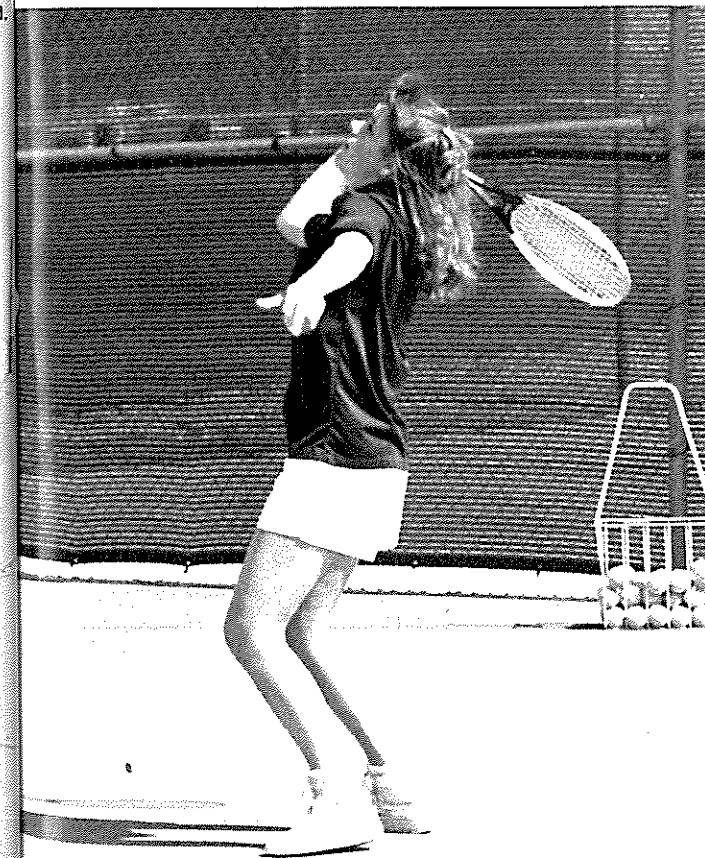

Freshman Billie Willard is shown practicing her serves.

Freshman Leslie Hager returns her opponent's serve with a powerful backhand.

Coach Wade is shown practicing with one of his tennis players.

Senior Adam Carrasco, being the only male on the team, gets stuck with the dirty work.

Representing KHS in girls doubles this year were Freshmen Clary Cutrell and Jennifer Ramos.

Coaching the KHS tennis team is Ricky Wade.

Freshman Jennifer Ramos appears to slam the serve at her opponent.

Freshman Clary Cutrell helps out her partner with a strong forehand.