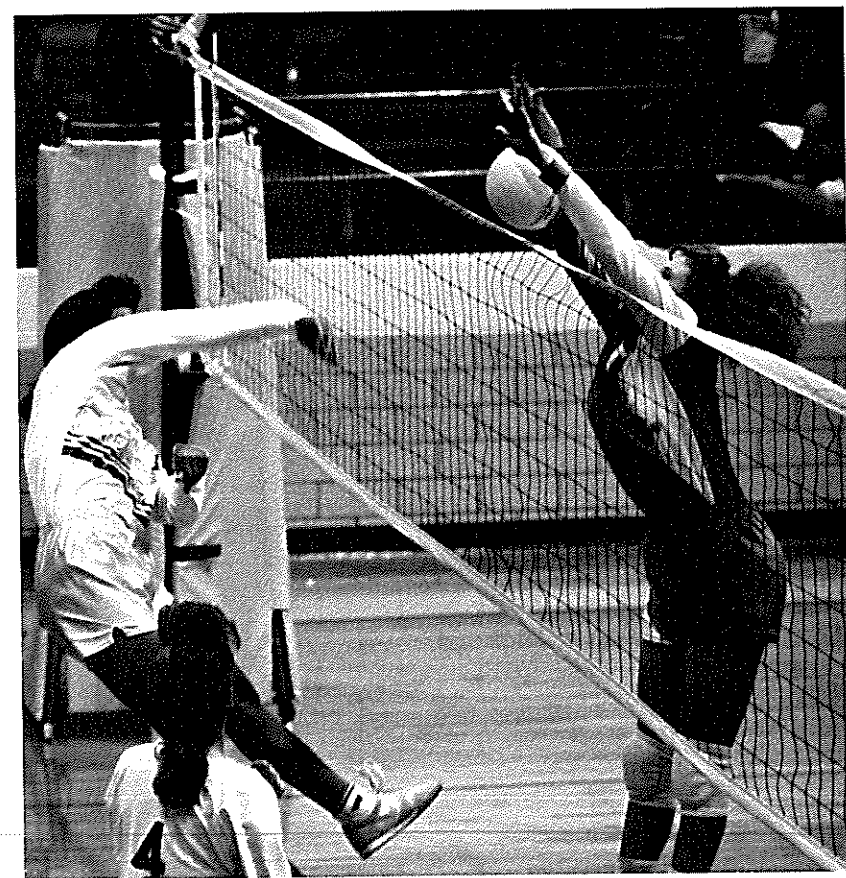

Luly Valenzuela spikes the ball for another Yellow Jacket point.

Mandy Carrasco relays the ball, while teammate Blanca Chavez prepares to assist.

LaWanna Thompson spikes the ball for another point, while Veronica Navarro is ready to help.

Veronica Navarro returns the ball, while teammates Marissa Garcia, LaWanna Thompson, and Stephanie Chavarria wait to assist.

JV Volleyball Squad

Under the direction of coaches Linda and Ricky Wade the KHS junior varsity volleyball squad posted a winning season. Members of the squad included FRONT ROW Marivelle Antillon, Dinah Alvarado, Christi Roman, Amparo Chavez, D'linda Chavarria, and Melinda Suarez. BACK ROW Coach Linda Wade, Tina Cobos, Stepheny Stone, Jennifer Cook, Cynthia Pando, Lucille Thompson and Josie Dominguez.