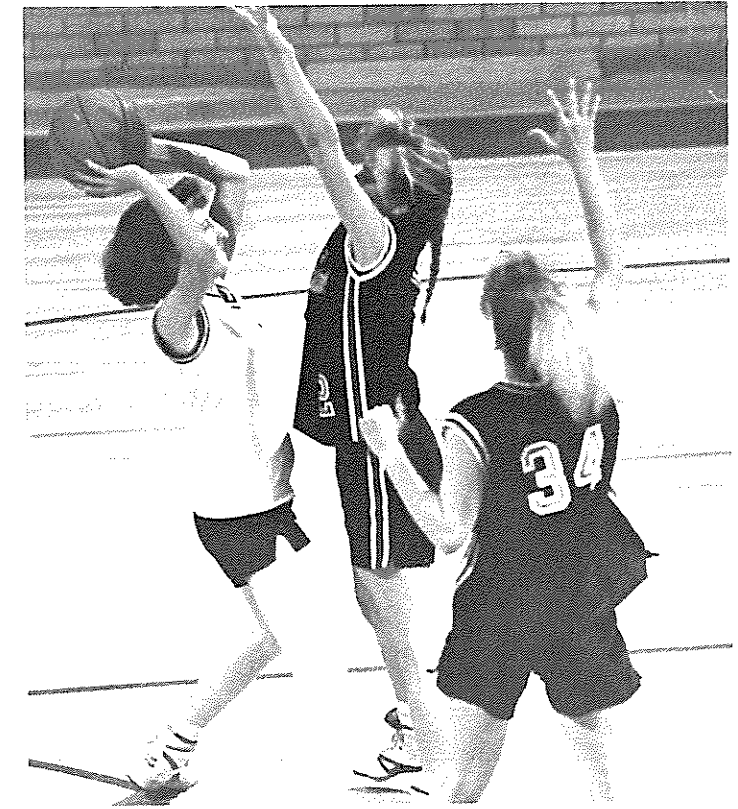

Lady Jackets Compete

Under the guidance of new Head Coach Thomas Hanson the Lady Jackets challenged all opponents. STANDING Jetsy Balderrama, Marissa Garcia, Stepheny Stone, Nikki Riley, Jennifer Subia, Monica Brown, Lawanna Thompson, Melissa Beard, Jennifer Cabral, Roxy Martinez, Shannon Thompson. Kneeling Coach Thomas Hanson and Manager Mia Garcia.

Coach Thomas Hanson

Senior Lawanna Thompson shoots for the hoop and adds another two points to the KHS scoreboard.

Coach Hanson gives Lady Jackets a word of encouragement before the big game.

Junior Nikki Riley goes up for two points.

Forward Jennifer Subia works her way down the baseline and goes up for a sure two points. Monica Brown is ready to rebound.

Guard Jennifer Cabral works the play for the Jackets against the visiting Colorado City Wolves.