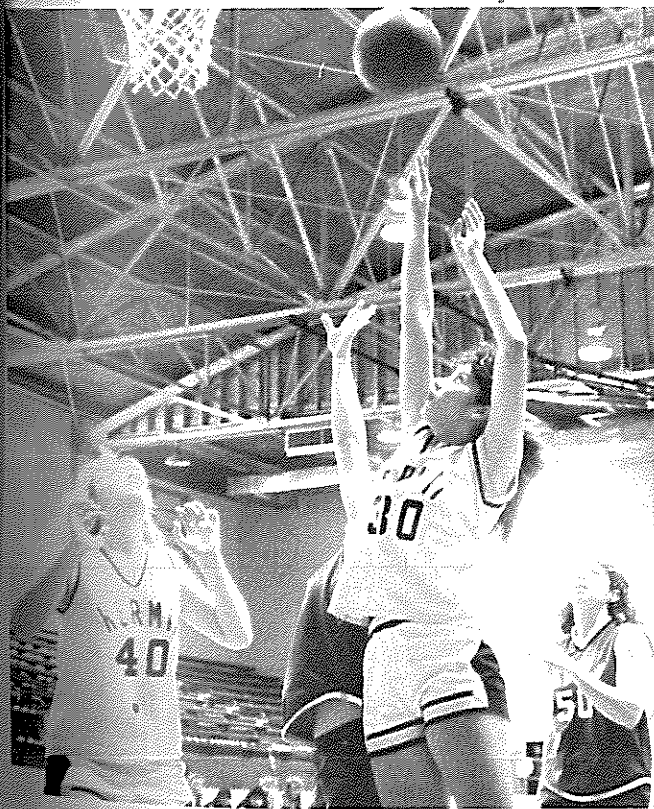

Lady Jackets Compete

Under the guidance of new Head Coach Thomas Hanson the Lady Jackets challenged all opponents. STANDING Jetsy Balderrama, Marissa Garcia, Stepheny Stone, Nikki Riley, Jennifer Subia, Monica Brown, Lawanna Thompson, Melissa Beard, Jennifer Cabral, Roxy Martinez, Shannon Thompson. Kneeling Coach Thomas Hanson and Manager Mia Garcia.

Coach Thomas Hanson

Senior Lawanna Thompson shoots for the hoop and adds another two points to the KHS scoreboard.

Coach Hanson gives Lady Jackets a word of encouragement before the big game.

Junior Nikki Riley goes up for two points.

Forward Jennifer Subia works her way down the baseline and goes up for a sure two points. Monica Brown is ready to rebound.

Guard Jennifer Cabral works the play for the Jackets against the visiting Colorado City Wolves.