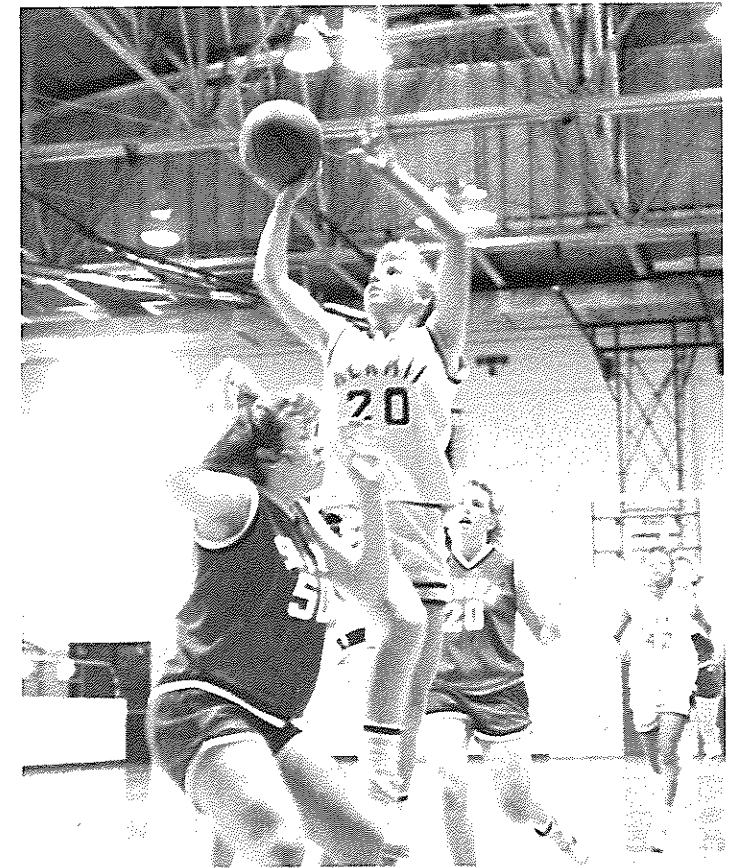

Lady Jackets Compete

Under the guidance of new Head Coach Thomas Hanson the Lady Jackets challenged all opponents. STANDING Jetsy Balderrama, Marissa Garcia, Stepheny Stone, Nikki Riley, Jennifer Subia, Monica Brown, Lawanna Thompson, Melissa Beard, Jennifer Cabral, Roxy Martinez, Shannon Thompson. Kneeling Coach Thomas Hanson and Manager Mia Garcia.

Coach Thomas Hanson

Senior Lawanna Thompson shoots for the hoop and adds another two points to the KHS scoreboard.

Coach Hanson gives Lady Jackets a word of encouragement before the big game.

Junior Nikki Riley goes up for two points.

Forward Jennifer Subia works her way down the baseline and goes up for a sure two points. Monica Brown is ready to rebound.

Guard Jennifer Cabral works the play for the Jackets against the visiting Colorado City Wolves.