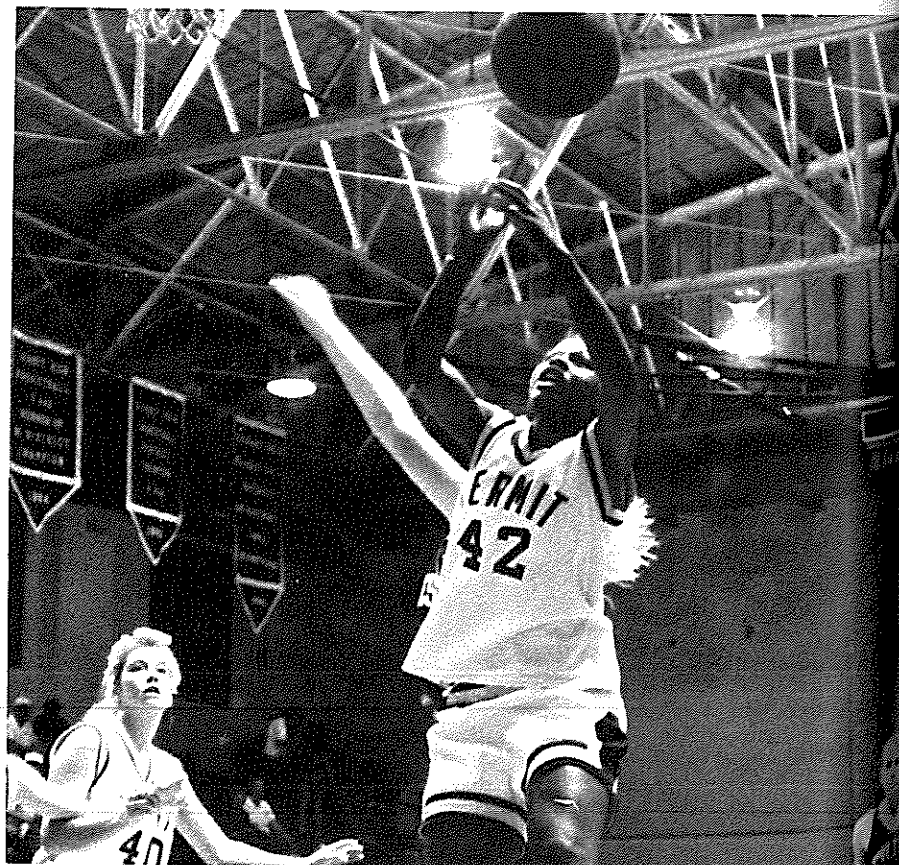

Lady Jackets Compete

Under the guidance of new Head Coach Thomas Hanson the Lady Jackets challenged all opponents. STANDING Jetsy Balderrama, Marissa Garcia, Stepheny Stone, Nikki Riley, Jennifer Subia, Monica Brown, Lawanna Thompson, Melissa Beard, Jennifer Cabral, Roxy Martinez, Shannon Thompson. Kneeling Coach Thomas Hanson and Manager Mia Garcia.

Coach Thomas Hanson

Senior Lawanna Thompson shoots for the hoop and adds another two points to the KHS scoreboard.

Coach Hanson gives Lady Jackets a word of encouragement before the big game.

Junior Nikki Riley goes up for two points.

Forward Jennifer Subia works her way down the baseline and goes up for a sure two points. Monica Brown is ready to rebound.

Guard Jennifer Cabral works the play for the Jackets against the visiting Colorado City Wolves.