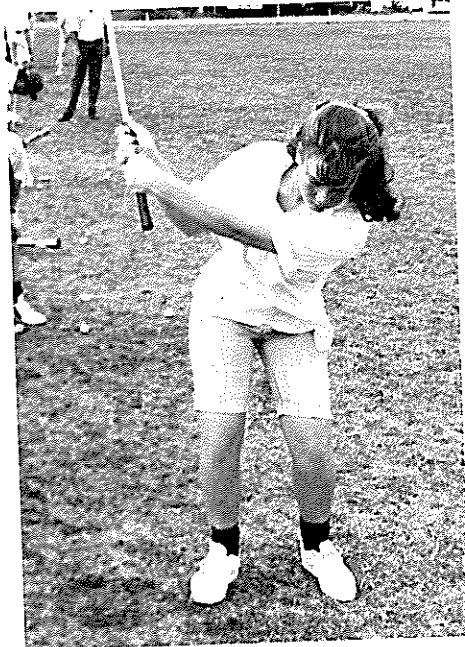

Lady Jackets Swing Into Action

Playing on the 1992 KHS Lady Jacket golf team were Lori Smith, Pacy O'Donnell, Rita Geurin, Janet Graves and Felicia Wingrove. Coaching the girls was Coach Wayne Hutchinson.

Rebecca Geurin concentrates as she swings.

Janet Graves works out of the rough in the Kermit Tournament.

Felicia Wingrove practices her chip shot on the driving range.

Freshman Janet Graves works on her swing as Lori Smith gives advice and encouragement.

Felicia Wingrove and Rita Geurin practice for district play.

Coach of the Yellow Jacket golf team for the 1992 season was Wayne Hutchinson.