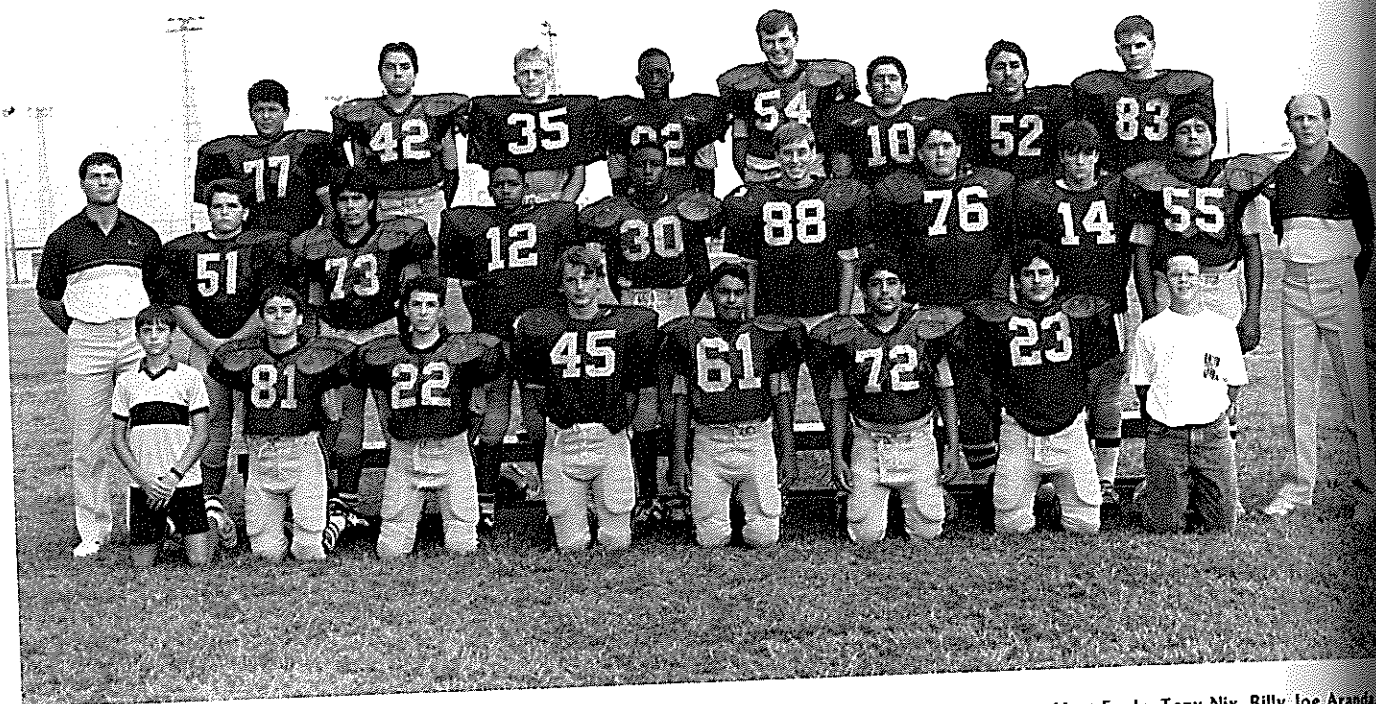

Fish Show Their Stuff

Members of the 1991 freshmen football team include FRONT ROW (student trainer) Michael Roberson, Matt Walker, Matt Fogle, Tony Nix, Billy Joe Aranda, Miguel Flynn, Gabriel Muniz, (student manager) Matt Cambell MIDDLE ROW Coach Wayne Hutchinson, Wesley Jamison, Roman Flynn, Devalon Bryant, Edward Draughn, Brent Mitchell, Sean Lyon, Bubba Bowerman, Fabian Rodriguez, Coach Nathan Poss BACK ROW Chris Heredia, Joe Eric Rivera, Corky McLean, Lamont Weaver, Justin Haynes, Gonzalo Almagar, Andres Madrid, Brantley Heiser

A Jacket defender stops the Eagle drive at the line of scrimmage.

Rigo Viera punts the ball while Tony Nix and Lamont Weaver keep the Eagles from blocking the kick.

Freshmen Show Off Skills

Devalon Bryant receives a punt and goes for a score.