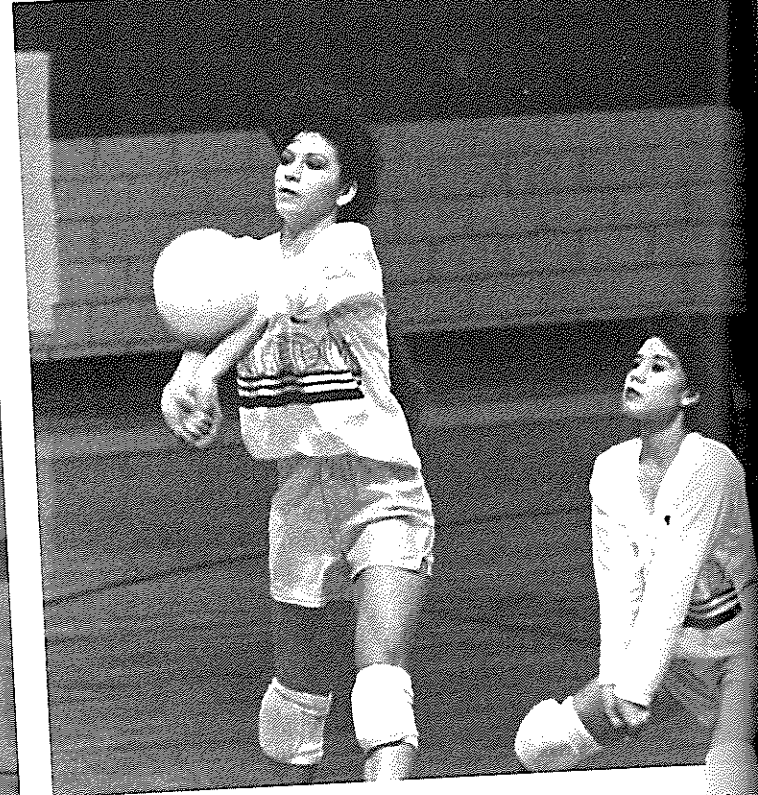

In position to serve another point for the Jackets is junior Melinda Suarez.

Junior Arcie Armendariz bumps the ball as junior Dinah Alvarado is down and ready to help.

"Let's play ball, girls," replies Coach Wade during one of his "pep" talks.

Sophomore Tina Cobos drives the ball down while sophomore D'Linda Chavarria looks on.

Tina Cobos, sophomore, and Arcie Armendariz, junior, block for another Jacket point.

Blocking against Crane is freshman Shana Paehl and junior Arcie Armendariz.