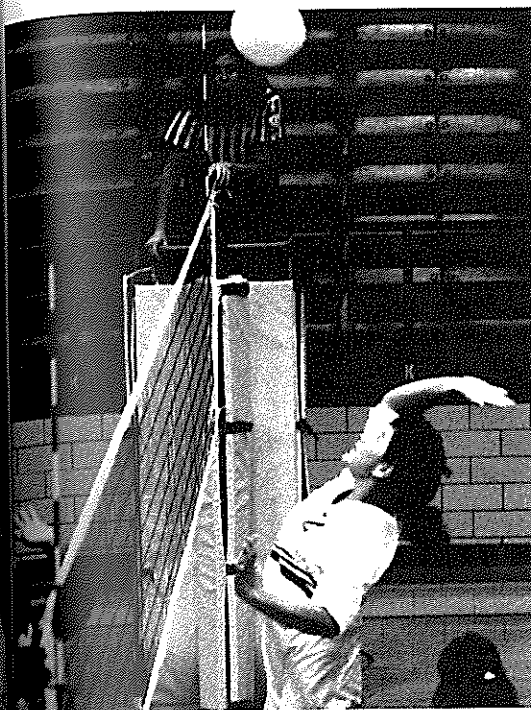

In position to serve another point for the Jackets is junior Melinda Suarez.

Junior Arcie Armendariz bumps the ball as junior Dinah Alvarado is down and ready to help.

"Let's play ball, girls," replies Coach Wade during one of his "pep" talks.

Sophomore Tina Cobos drives the ball down while sophomore D'Linda Chavarria looks on.

Tina Cobos, sophomore, and Arcie Armendariz, junior, block for another Jacket point.

Blocking against Crane is freshman Shana Paehl and junior Arcie Armendariz.