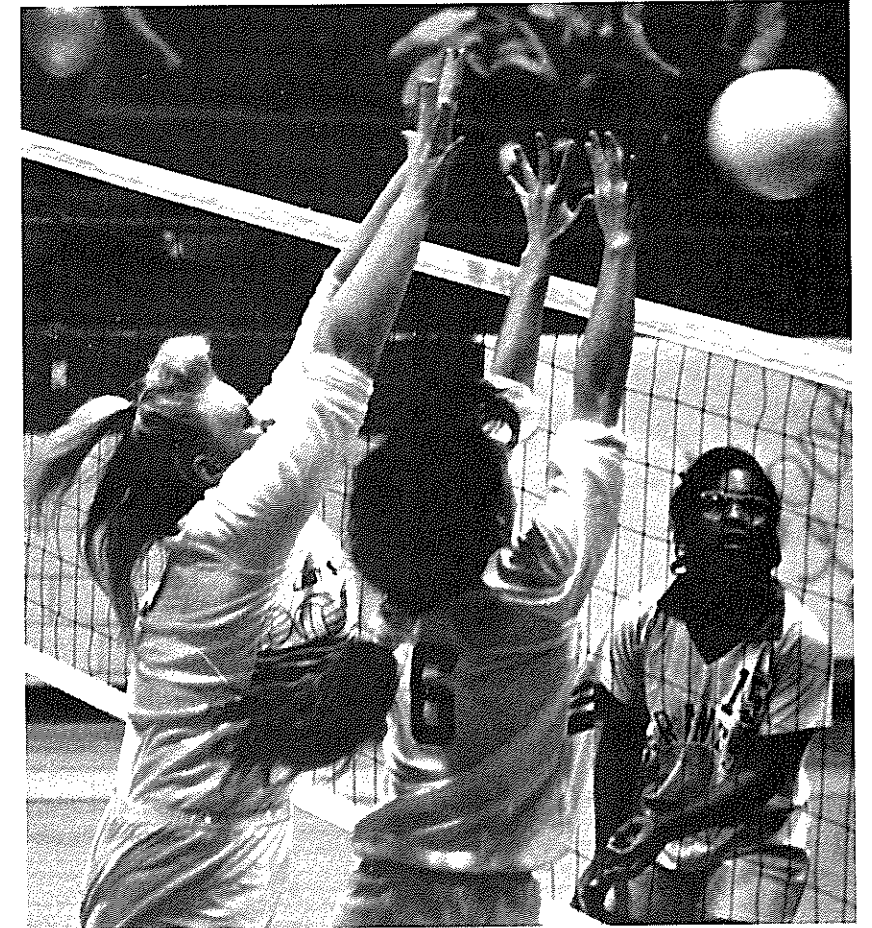

In position to serve another point for the Jackets is junior Melinda Suarez.

Junior Arcie Armendariz bumps the ball as junior Dinah Alvarado is down and ready to help.

"Let's play ball, girls," replies Coach Wade during one of his "pep" talks.

Sophomore Tina Cobos drives the ball down while sophomore D'Linda Chavarria looks on.

Tina Cobos, sophomore, and Arcie Armendariz, junior, block for another Jacket point.

Blocking against Crane is freshman Shana Paehl and junior Arcie Armendariz.

Marissa Garcia sets the ball to create another KHS scoring opportunity.