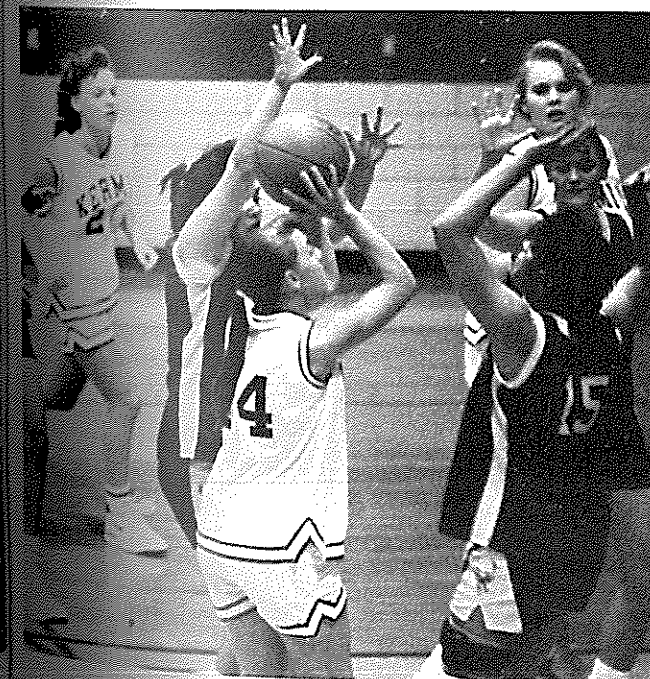

KHS Girls Show Their Stuff

Members of the 1991-1992 Varsity girls' basketball team are D'Linda Chavarria, Andrea Lowe, Melissa Beard, Marissa Garcia, Nikki Riley, Jennifer Subia, Shanna Paehl, Arcie Armendariz, Stepheny Stone, Jetsy Balderrama, Arelia Carrasco, and Roxy Martinez. Coaching the team was Thomas Hanson.

Melissa Beard, Senior

Nikki Riley, Sr.
All-District

Stepheny Stone, Senior

Jennifer Subia, Senior

Janette Balderrama, Junior

Andrea Lowe, Junior

D'Linda Chavarria, Sophomore

Marissa Garcia, Soph.
All-District

The Varsity girls' basketball team had a successful year. The record of 10-20 doesn't seem that good to most people, but it is good when one looks at the amount of improvement made during the year. High points of the season were beating Fort Stockton, beating Denver City at their own tournament, going into overtime against Monahans, and taking Reagan County to the wire. The 1991-1992 Varsity team demonstrated hard play and determination which is something that future teams can look at and use as an example.

Seniors Melissa Beard (24), Jennifer Subia (30), and Nikki Riley (20) work the ball around to get a shot against the Sonora Broncos.

Stepheny Stone shoots a jump shot as Melissa Beard and Shanna Paehl prepare to rebound.