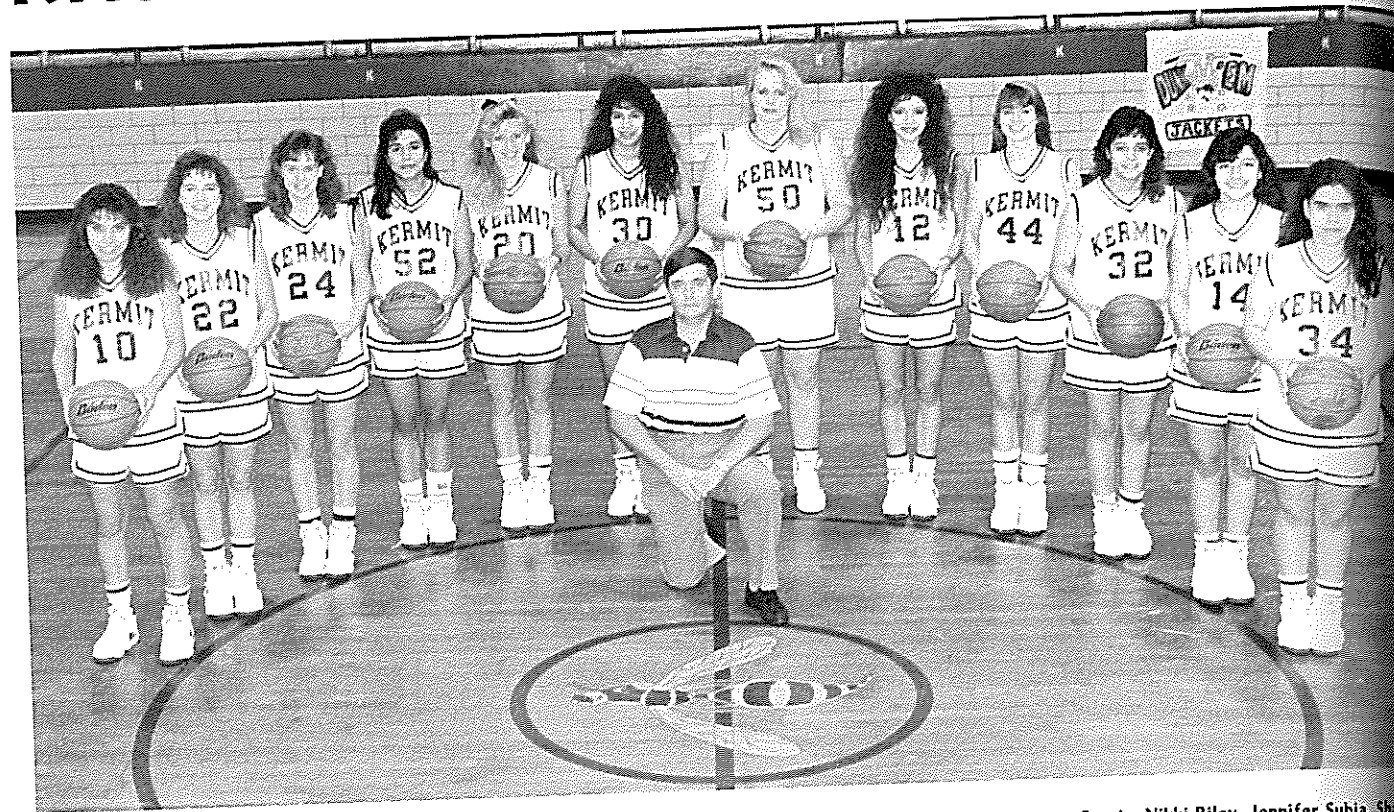

KHS Girls Show Their Stuff

Members of the 1991-1992 Varsity girls' basketball team are D'Linda Chavarria, Andrea Lowe, Melissa Beard, Marissa Garcia, Nikki Riley, Jennifer Subia, Shanna Paehl, Arcie Armendariz, Stepheny Stone, Jetsy Balderrama, Arelia Carrasco, and Roxy Martinez. Coaching the team was Thomas Hanson.

Melissa Beard, Senior

Nikki Riley, Sr.
All-District

Stepheny Stone, Senior

Jennifer Subia, Senior

Janette Balderrama, Junior

Andrea Lowe, Junior

D'Linda Chavarria, Sophomore

Marissa Garcia, Soph.
All-District

The Varsity girls' basketball team had a successful year. The record of 10-20 doesn't seem that good to most people, but it is good when one looks at the amount of improvement made during the year. High points of the season were beating Fort Stockton, beating Denver City at their own tournament, going into overtime against Monahans, and taking Reagan County to the wire. The 1991-1992 Varsity team demonstrated hard play and determination which is something that future teams can look at and use as an example.

Seniors Melissa Beard (24), Jennifer Subia (30), and Nikki Riley (20) work the ball around to get a shot against the Sonora Broncos.

Stepheny Stone shoots a jump shot as Melissa Beard and Shanna Paehl prepare to rebound.