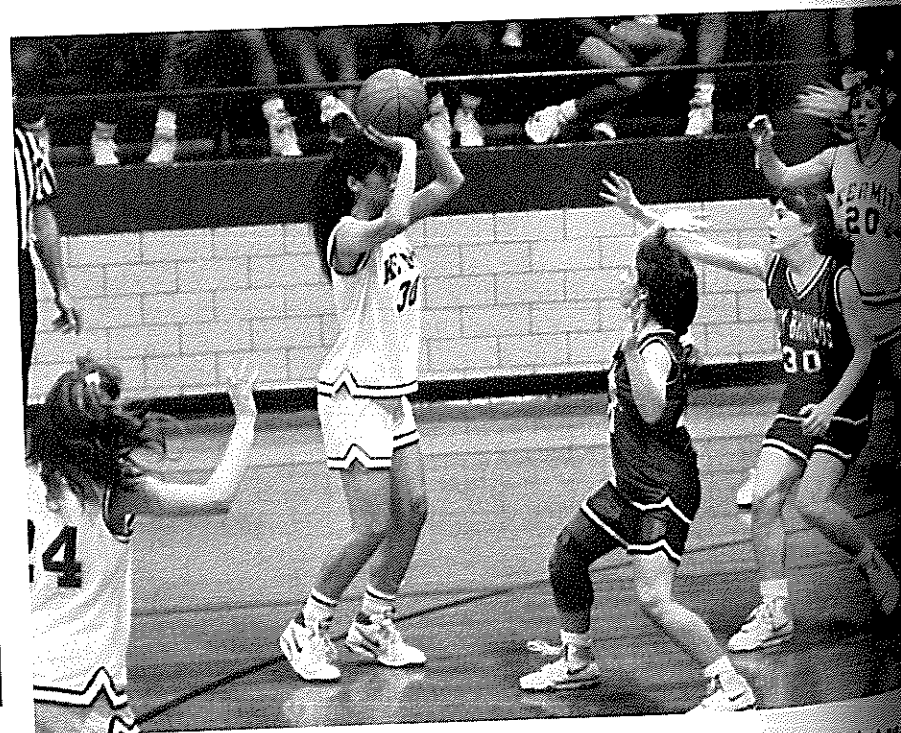

KHS Girls Show Their Stuff

Members of the 1991-1992 Varsity girls' basketball team are D'Linda Chavarria, Andrea Lowe, Melissa Beard, Marissa Garcia, Nikki Riley, Jennifer Subia, Shanna Paehl, Arcie Armendariz, Stepheny Stone, Jetsy Balderrama, Arelia Carrasco, and Roxy Martinez. Coaching the team was Thomas Hanson.

Melissa Beard, Senior

Nikki Riley, Sr.
All-District

Stepheny Stone, Senior

Jennifer Subia, Senior

Janette Balderrama, Junior

Andrea Lowe, Junior

D'Linda Chavarria, Sophomore

Marissa Garcia, Soph.
All-District

The Varsity girls' basketball team had a successful year. The record of 10-20 doesn't seem that good to most people, but it is good when one looks at the amount of improvement made during the year. High points of the season were beating Fort Stockton, beating Denver City at their own tournament, going into overtime against Monahans, and taking Reagan County to the wire. The 1991-1992 Varsity team demonstrated hard play and determination which is something that future teams can look at and use as an example.

Seniors Melissa Beard (24), Jennifer Subia (30), and Nikki Riley (20) work the ball around to get a shot against the Sonora Broncos.

Stepheny Stone shoots a jump shot as Melissa Beard and Shanna Paehl prepare to rebound.