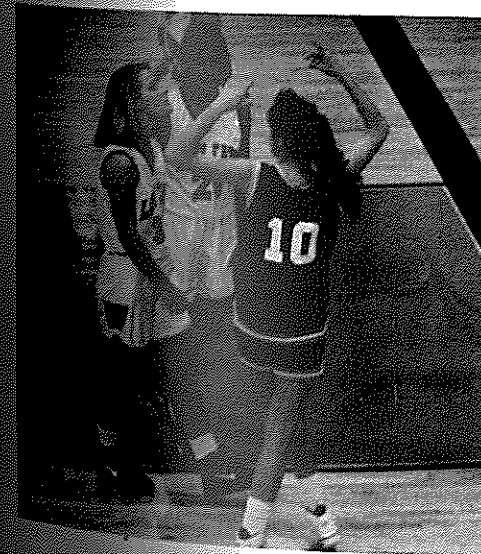

VARSITY

BACK: D'Linda Chavarria, Kelly Lajoie, Rita Geurin, Marissa Garcia, Jennifer Kingston, Pacy O'Donnell, Shanna Paehl, Robin Trammell, Marci Parks, Lucille Thompson, Arelia Carrasco, Amy Acosta, FRONT: Manager Elyse Duncan, Coach Holt, and Manager Rose Contreras

GIRLS

Marissa Garcia makes a shot.

Robin Trammell signals to her teammates.

Rita Geurin watches the ball.