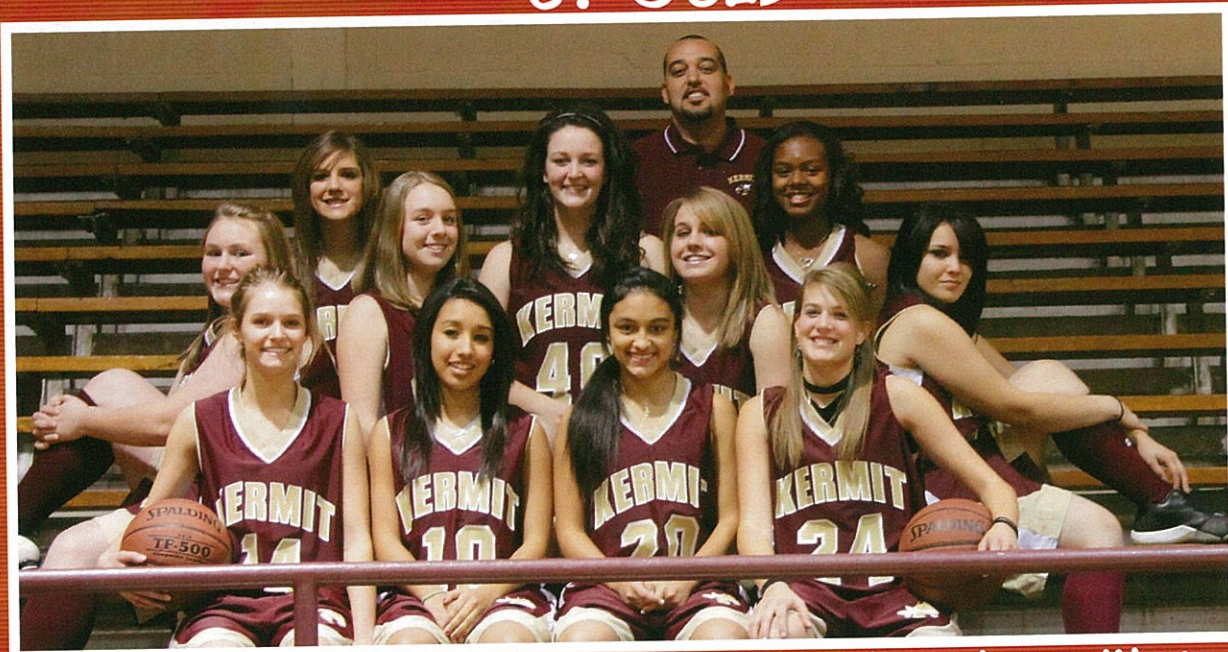

LADY JACKET BASKETBALL

JV GOLD

Front Row: Mary Ethridge, Yanira Saucedo, Sasha Lujan, Autumn Witcher
 Middle Row: Megan Easley, Lindsay Nutt, Allison Michel, Nikyta Sierra
 Back Row: Kadye Bedell, Elizabeth Crawford, Dynesha Dingle, Coach Gabe Espino

JV MAROON

Front Row: Berta Pallares, Michelle Padilla, Lorena Garcia, Samantha Quiroz, Jesenia Rodriguez, Kendra Gutierrez, Sheyenne Henderson
 Back Row: Brandi Graves, Coach Carrasco, Nikita Juarez, Coach Morgan, Sadie Tate

LADY JACKET VARSITY BASKETBALL

Front Row: Emily Ethridge, Lauren Nutt, Ashley Montoya, Lucero Porras, Ravyn Marshall, Middle Row: Korina Urias, Terry Gonzales, Lucinda Quiroz, Back Row: Jazmine Saucedo, Jennie Witcher, Coach Crane, Destiny Alarcon, Jennifer Muntiz