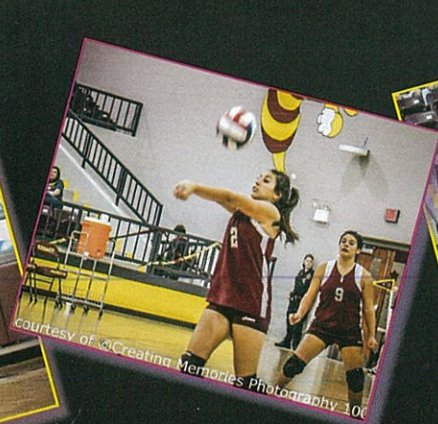

2012
KHS JV Volleyball

FRONT ROW:

ESMERALDA LUNA, CLARISSA ALARCON, KARLA BROOM

MIDDLE ROW:

ALINA ORONA, BAILEY BROWN, MARILY SAENZ, GABBY RODRIGUEZ

BACK ROW:

JENSINE MARSHALL, MARISSA ALARCON, ALLIE ALVARADO, NATALY NORTON, MERCEDES HUNT