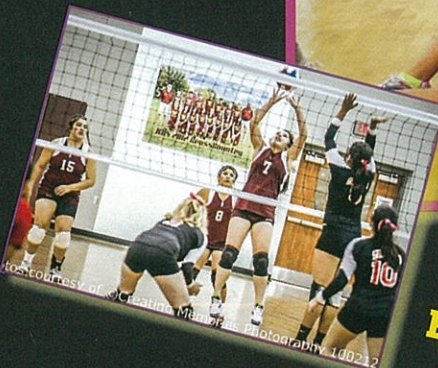

2012
KHS JV Volleyball

FRONT ROW:

ESMERALDA LUNA, CLARISSA ALARCON, KARLA BROOM

MIDDLE ROW:

ALINA ORONA, BAILEY BROWN, MARILY SAENZ, GABBY RODRIGUEZ

BACK ROW:

JENSINE MARSHALL, MARISSA ALARCON, ALLIE ALVARADO, NATALY NORTON, MERCEDES HUNT