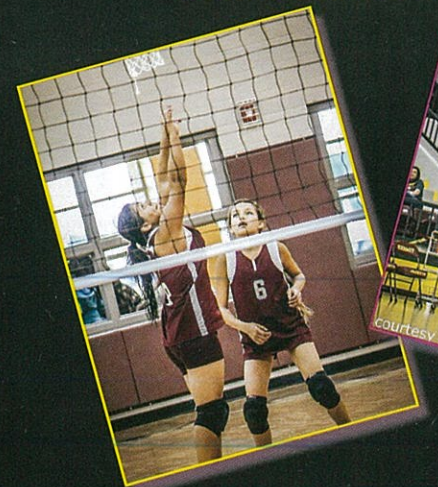

2012
KHS JV Volleyball

FRONT ROW:

ESMERALDA LUNA, CLARISSA ALARCON, KARLA BROOM

MIDDLE ROW:

ALINA ORONA, BAILEY BROWN, MARILY SAENZ, GABBY RODRIGUEZ

BACK ROW:

JENSINE MARSHALL, MARISSA ALARCON, ALLIE ALVARADO, NATALY NORTON, MERCEDES HUNT