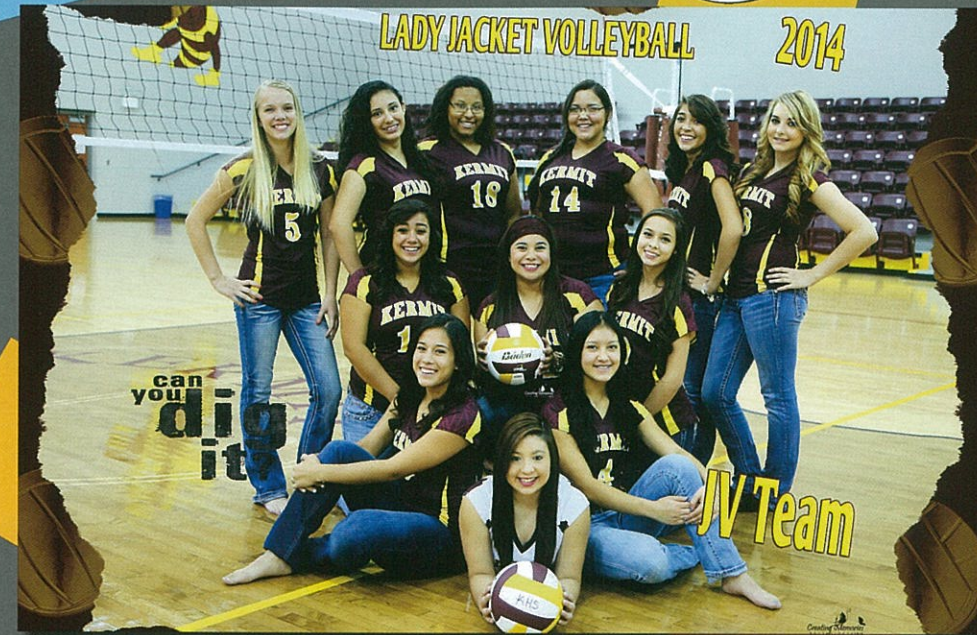

Varsity Volleyball

Back II to RI:
Clarissa Alarcon,
Conlee Fuqua,
Brittany Howard,
Mariela Sanchez
Middle II to RI:
Marissa Alarcon,
Kaylie Aranda,
Shelby Acosta,
Marisol Sanchez,
Front (Top to Bottom):
Lexy Garcia,
Aneie Polanco

SENIORS

Mariela Sanchez

Lexy Garcia

Marisol Sanchez

Dream Big

Junior Varsity

Freshmen

Junior Varsity

- Shalee Cambell
- Myranda Galbadon
- Macina
- Krystina Valdez
- Isabella Briones
- Natalie Norton
- Jasmine Madrid
- Karime Gutterrez
- Aleena Acosta
- Alexis Polanco
- Dalilah Montoya
- Alejandra Hipolito