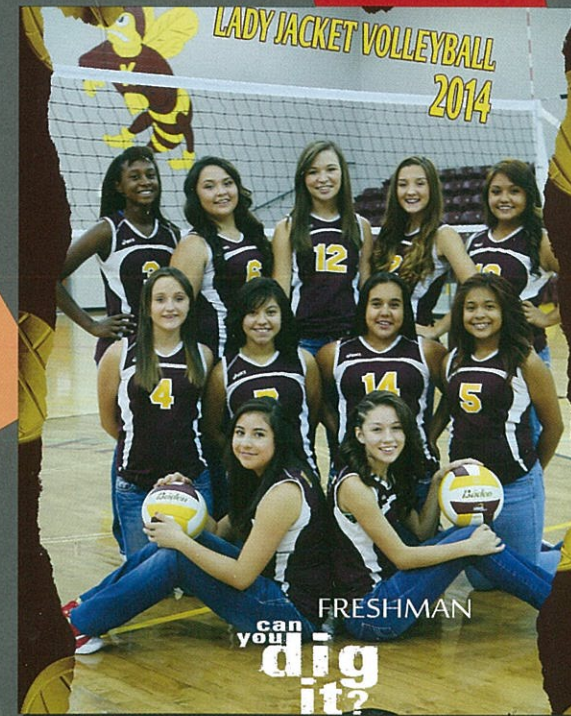

Varsity Volleyball

Back II to RI:
Clarissa Alarcon,
Conlee Fuqua,
Brittany Howard,
Mariela Sanchez
Middle II to RI:
Marissa Alarcon,
Kaylie Aranda,
Shelby Acosta,
Marisol Sanchez,
Front (Top to Bottom):
Lexy Garcia,
Aneie Polanco

SENIORS

Mariela Sanchez

Lexy Garcia

Marisol Sanchez

Dream Big

Junior Varsity

Freshmen

Junior Varsity

- Shalee Cambell
- Myranda Galbadon
- Macina
- Krystina Valdez
- Isabella Briones
- Natalie Norton
- Jasmine Madrid
- Karime Gutterrez
- Aleena Acosta
- Alexis Polanco
- Dalilah Montoya
- Alejandra Hipolito