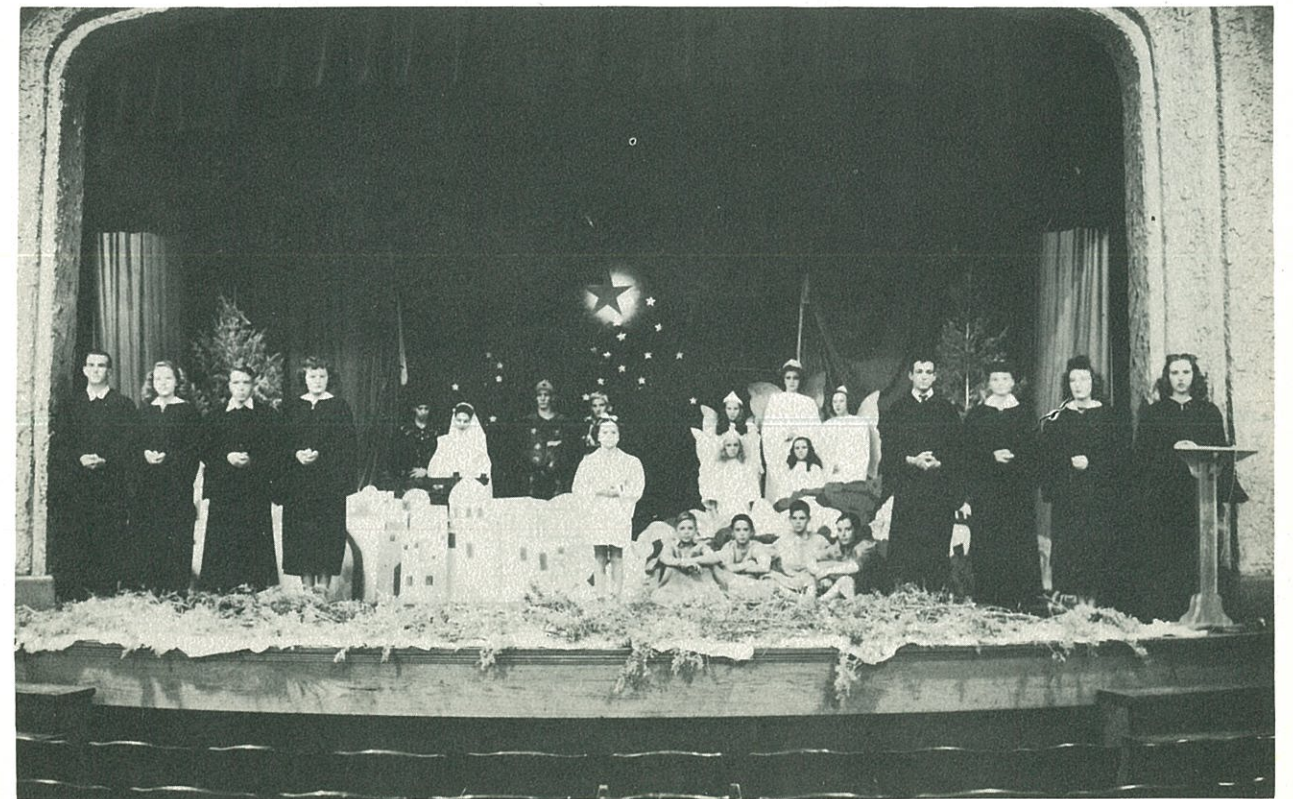

FRENCH
HORN
SECTION

BASS
SECTION

GLEE CLUB

Mildred Howard
Director

Jacqueline Mathes
Accompanist

Christmas Pageant