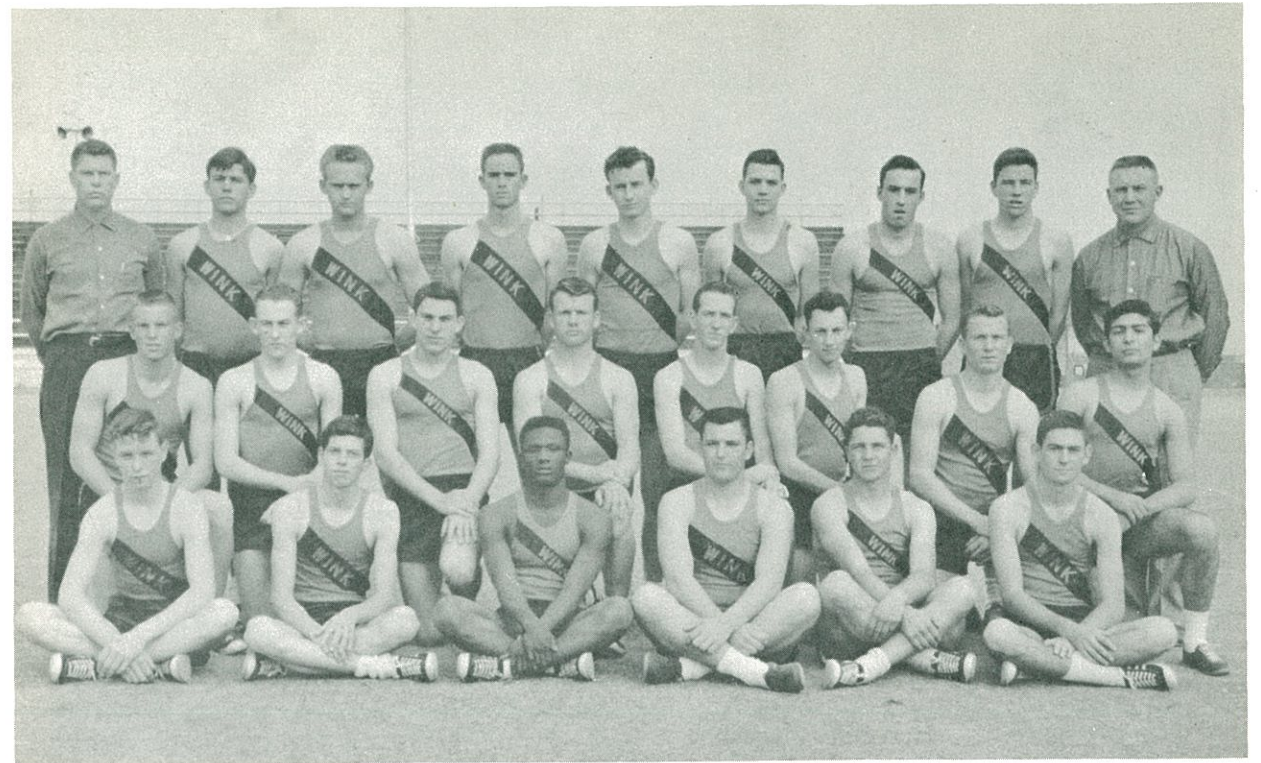

FRESHMAN TEAMS

A-Team

Jimmy Morgan, Dean Bates, Tommy Smith, Curtis Robinson, Raymond Jones, Jimmy Adams, Jackie White, Dennis Wolf.

B-Team

Walter Carlile, Lewis Wright, John Curtis, Gerry Chrisman, James Ely, David Word, Max Triplett.

TRACK

Third Row: Coach Tatom, A. Morton, R. New, B. Phillips, J. Strickland, T. Hicks, G. Landry, R. Carter, Coach Nix.

Second Row: M. Ballard, J. Bates, B. Spencer, J. Hoskins, J. Holloway, D. De-Prang, B. Allen, R. Gonzales.

First Row: R. Patrick, J. Powell, C. Robinson, D. Everett, W. Forga, D. Beaty.

FRESHMEN
 Coach Blackburn
 C. Robinson
 D. Wolfe
 J. Morgan
 T. Smith
 R. Jones
 W. Carlile
 L. Wright
 J. White