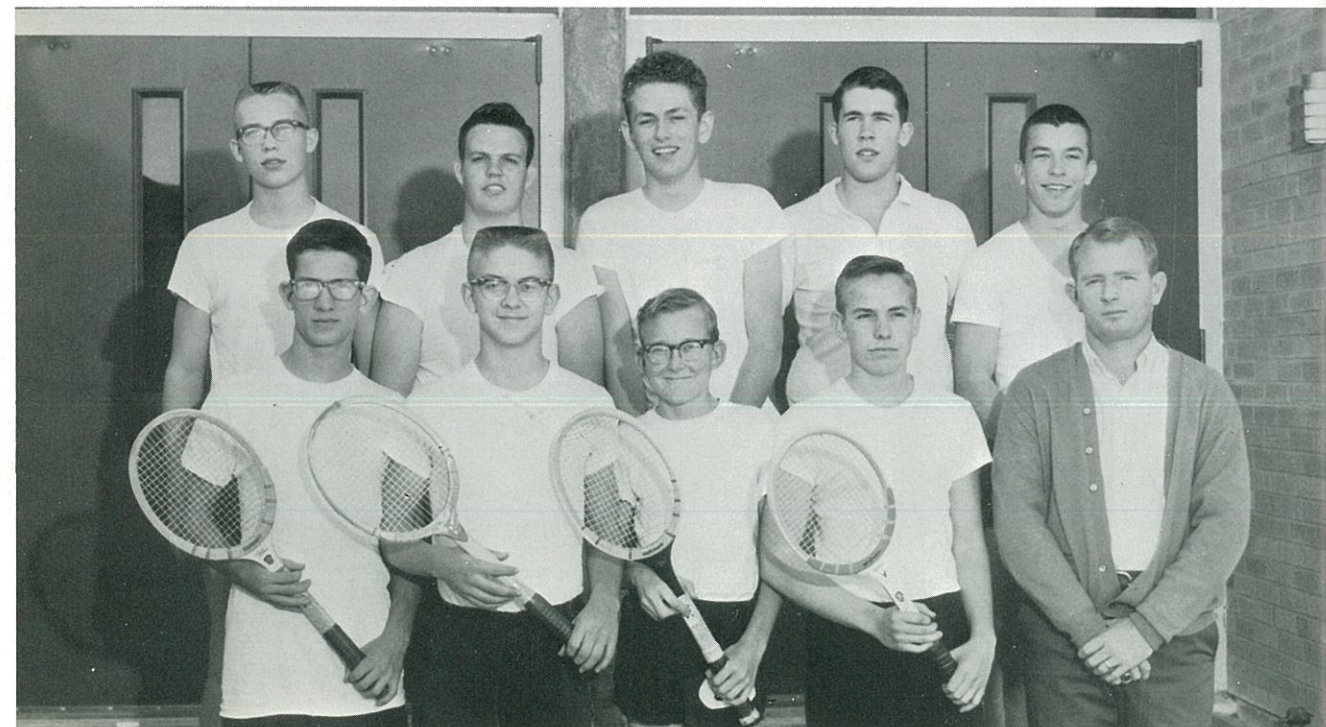

# Golf and Tennis Foreproach of Spring

GOLF TEAM: Randell Dennis, Johnny Bradberry, Johnny Warren, Bobby Rowe, David DeWitt, Danny Claiborne, Roddy McIver, Coach Paul Jette

BOYS' TENNIS TEAM: 1st ROW: Fred Kemp, Jackie Dorman, Jim Bob Carter, Lawrence Rayburn, Coach Jim Thrower--2nd ROW: Charles Mauldin, Terry Campbell, Jerry Hadley, Ronny Creek, Bobby Aldridge. NOT SHOWN: Curtiss Northcutt

Practice

Makes

Perfect

Watch

Out

Pyote!

GIRLS' TENNIS TEAM: Diana Riggan, Margie Everett, Janie Herring, Linda Wolf, Connie Schultz, Marsha Hammer, Coach Jim Thrower