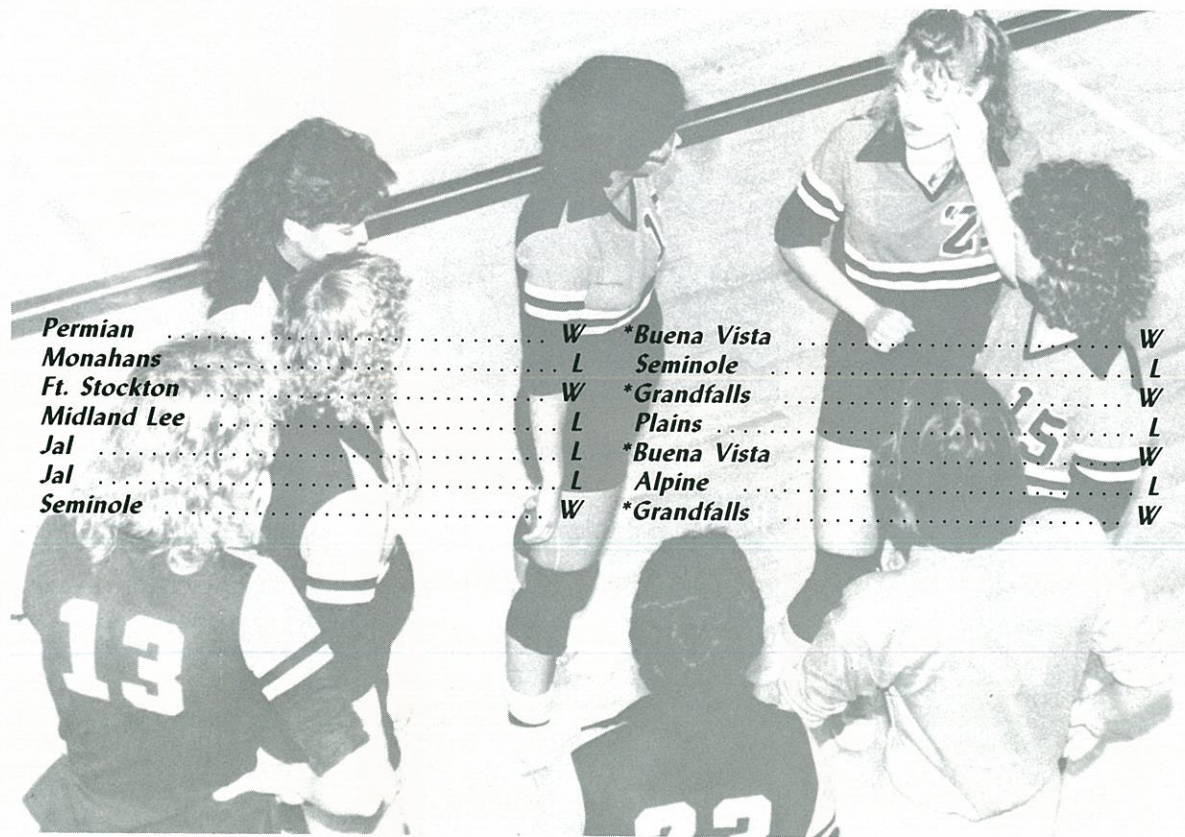

Lady Wildcats Advance To Play-Offs

Top row left to right: Manager Lisa Dodd, Rosemary Cobox, Cheryl Slaughter, Martha Salazar, Kristyl Yates, Coach Bonnie Hill. Bottom row left to right: Manager Pam Morrison, Shelly McDonald, Kristi Jones, Paula Kline, Kim Dudley, Manager Kathy Kemp.

Permian	W	*Buena Vista	W
Monahans	L	Seminole	L
Ft. Stockton	W	*Grandfalls	W
Midland Lee	L	Plains	L
Jal	L	*Buena Vista	W
Jal	L	Alpine	L
Seminole	W	*Grandfalls	W

Guys. Smurf it out.

I wish I could see over the net.