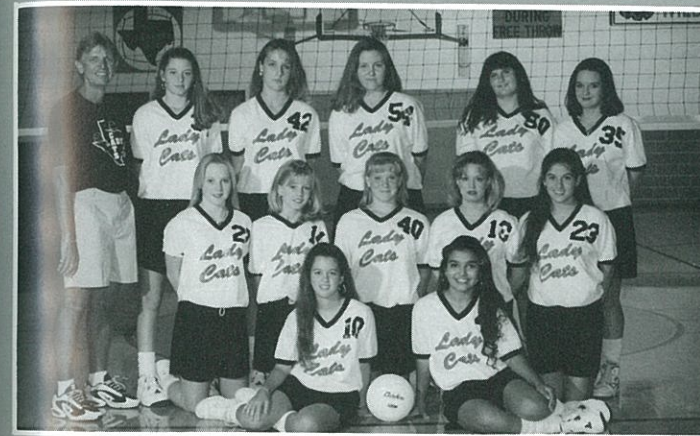

The threat of a wicked spike is always a possibility when a ball is set for Jess Anne Fernandes.

Junior Amber Loftin's selective serving ability helps make her an all-district selection.

Michelle Harbin, though small in stature, puts speed and power into her fearsome serve.

JV Team: Coach Tim Seymore, Jennifer Hawkins, Shane Jones, Amy Hawkins, Marci McCallister, Amber Robertson, manager Greg Smith; middle - Angela Milligan, Anna Marrufo, Misty Lukins; front - Lisa Claborn, Jennifer McGehee, Mickey Underwood and Amanda Henderson

Freshman Team: Coach Phil Swenson, Kenna Claborn, Amanda Taylor, Kelsey Brown, Angela Stephens, Jessica Jones; middle - Aaron Treadwell, Crystal Smith, April Tinkler, Misty Warren, April Underwood; front - Ryan Thomas and Maria Villalpando