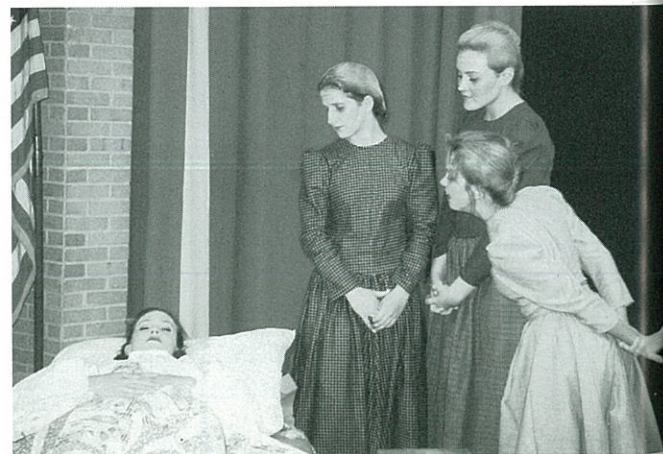

Stage Crew

Shannon Garratt Clayton Hawkins
Patt Voyles Ben McGehee

Alternates

Kendra Casteel Jacob Harrison
Bear Haring

Directors

Jerry Graves, Vonda Warren
and
Alisa Graves

Acting Awards

Dana McVay: all-star cast - area, honorable mention - district,
best actress - zone
Melissa Shackelford: all-star cast - area, district, zone
April Underwood: honorable mention - area, all-star cast - district
Ryan Thomas: honorable mention - area, district
Danni White: honorable mention - area
Kelsey Brown: honorable mention - area, zone
Weldon Thompson: all-star cast - district, zone
Keli Gunn: all-star cast - zone
Kathie Shirey: honorable mention - zone
Clayton Hawkins: all-star crew - area
Patt Voyles: all-star crew - district, zone

'Lonesome, ain't you witch boy? Just like all humans!'
~ Dark Witch and Fair Witch
(April Underwood and Melissa Shackelford)

'Ain't you heerd the news yit? Barbara Allen's the bride.' ~ Mrs. Summey
(Dessie York with Kelsey Brown)