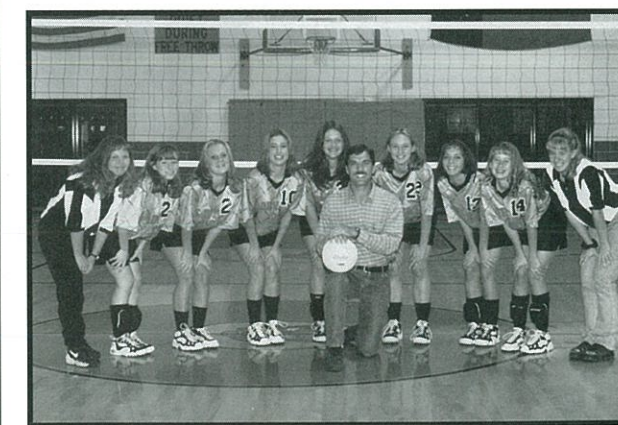

JV Black

1999 JV Black Team: standing-manager Twila Massey, Courtney Redwine, Brandi Taylor, Brelee Drake, Nikki Allgood, Misty Golden, Dessie York, Kendra Casteel and manager Stephanie Cross; kneeling - Coach Kent Josselet