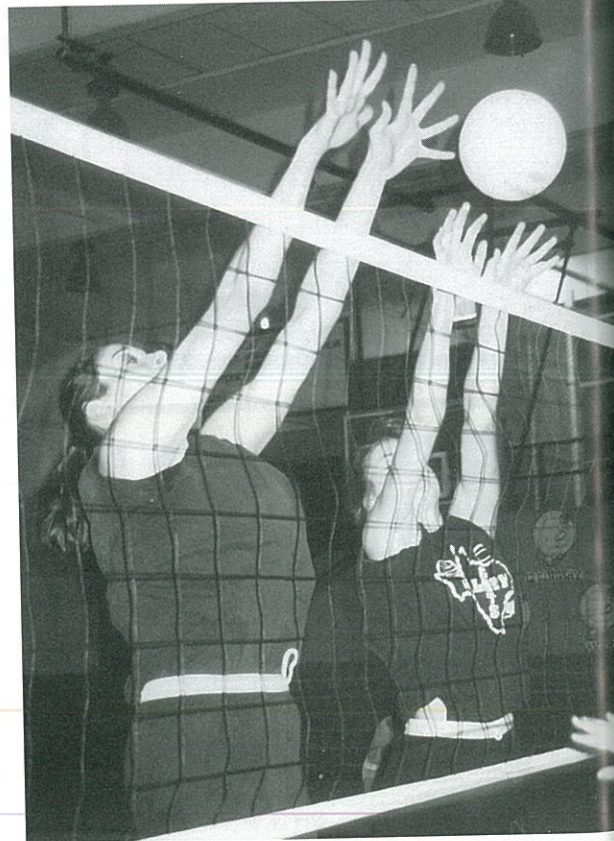

Sophomore Ashley Abila practices passing the ball during pre-game warm-ups. Ashley's skills improved throughout the season and culminated with her being named to the Region I *all-tournament team*.

Senior Shane Jones prepares to serve the ball during a district game. Shane provided invaluable leadership for less experienced teammates. A highlight of her volleyball career came when she was named to the *San Angelo Standard-Times* 1999 All-West Texas Team.

Amanda Taylor, a first-team all-district selection, led the team as middle blocker and as an outside hitter.

Senior Marci McCallister and freshman Ella Fernandes exemplify the blend of experience and youth that was a trademark of the '99 Lady Cats.

Jodi Graham moved to varsity from the JV team in time to be selected to the all-district second team.

Members of the JV team gather at the center of the court to celebrate with a victory chant at the closing of a game.

Ella Fernandes, Lindsay Graham and Marlayna Moore go through a setting drill prior to a game. The youthfulness of the team is evidenced by the fact that Ella and Lindsay, both just freshmen received post-season district honors as did Marlayna, a sophomore.

Mandi McCallister and Amanda Taylor go above the net to block an on coming ball during afternoon practice. Both girls were first team all-district selections and Mandi was named to the Region I *all-tournament team* for the second year in a row.

52 Volleyball

JV Orange

1999 JV Orange Team: back-Kelli Benham, Samantha White, Coach Cheryl Baker, Lacy Morton and Rebekah Ancira; front-manager Twila Massey, Ashlee Cannon, Jodi Graham and manager Stephanie Cross

JV Black