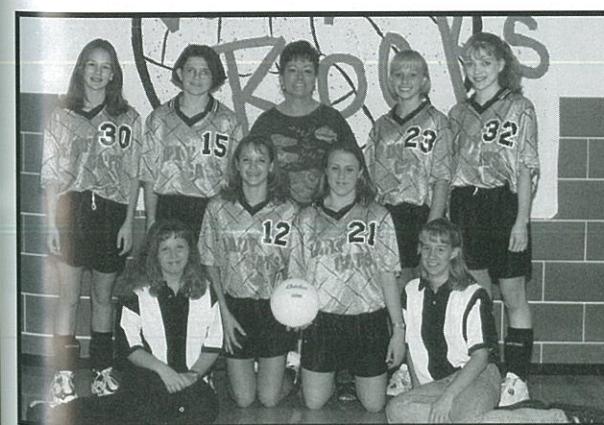

JV Orange

1999 JV Orange Team: back-Kelli Benham, Samantha White, Coach Cheryl Baker, Lacy Morton and Rebekah Ancira; front-manager Twila Massey, Ashlee Cannon, Jodi Graham and manager Stephanie Cross