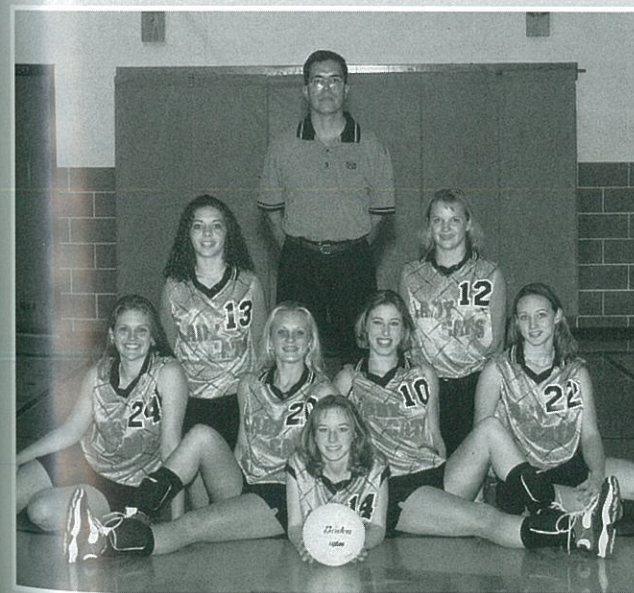

# Just 'dig' it

Before an intense practice session, sophomore Lindsay Graham secures ankle braces to prevent injury.

Huddling together during a time out, Coach Flatt and her team discuss possible strategies.

The Lady Cats crash through a run-through sign held in place by Jesse Abila and D.J. Bryan to begin district play in style.

Sophomore Kelli Benham goes high and focuses on killing a serve.

Jodi Graham leaps up to spike the ball. Her defensive and offensive play made Jodi a first-team all-district selection.

Dallas Thomas, a freshman, made the varsity squad early in the season and improved her skills enough to receive all-district recognition.

Ella Fernandes and Lindsay Graham attempt to block an on-coming ball. Although a standout on defense, Fernandes was named district offensive player of the year.

Sophomore Lacy Morton, attempts a kill by spiking the ball during pre-game warm up.

Senior Kathie Shirey, and juniors Ashley Abila and Mallory Bryan await the coin toss before the start of a game. Mallory was named to the first-team of the *San Angelo Standard-Time's* All West Texas Team and the *Odessa American* All Permian Basin Team. Ashley made the second-team on each.