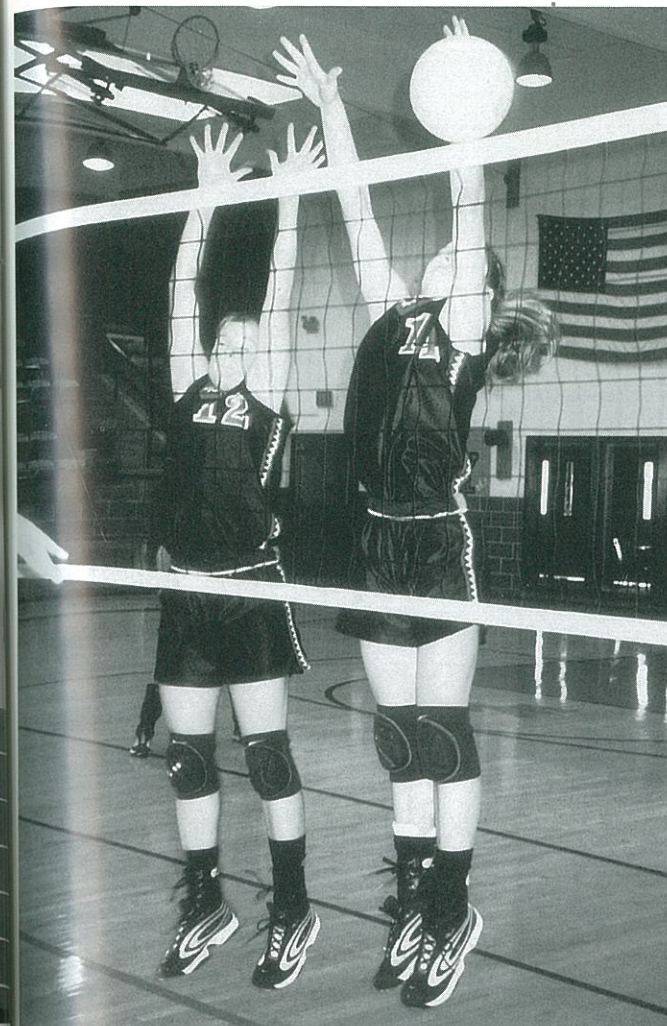

# Just 'dig' it

Before an intense practice session, sophomore Lindsay Graham secures ankle braces to prevent injury.

Huddling together during a time out, Coach Flatt and her team discuss possible strategies.

The Lady Cats crash through a run-through sign held in place by Jesse Abila and D.J. Bryan to begin district play in style.

Sophomore Kelli Benham goes high and focuses on killing a serve.

Jodi Graham leaps up to spike the ball. Her defensive and offensive play made Jodi a first-team all-district selection.

Dallas Thomas, a freshman, made the varsity squad early in the season and improved her skills enough to receive all-district recognition.

Ella Fernandes and Lindsay Graham attempt to block an on-coming ball. Although a standout on defense, Fernandes was named district offensive player of the year.

Sophomore Lacy Morton, attempts a kill by spiking the ball during pre-game warm up.

Senior Kathie Shirey, and juniors Ashley Abila and Mallory Bryan await the coin toss before the start of a game. Mallory was named to the first-team of the *San Angelo Standard-Time's* All West Texas Team and the *Odessa American* All Permian Basin Team. Ashley made the second-team on each.