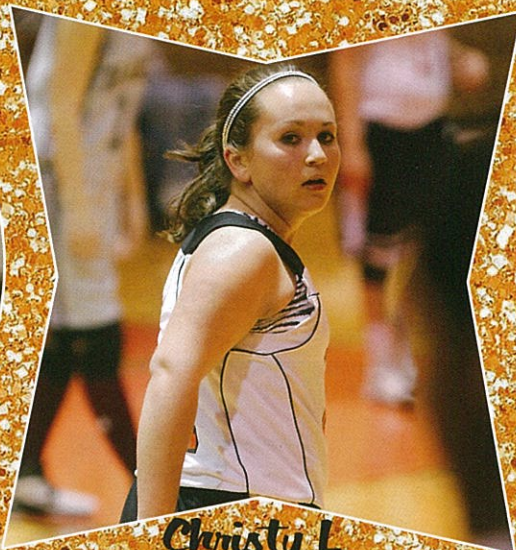

America M.

Christy L.

Malorie G.

W
H
O
A
R
D
K
D

A TEAM

BACK ROW:
LAURA RODRIGUEZ,
BROOKE CARMAN,
COACH STEWART,
KAEALYN HAYNES

FRONT ROW:
MALORIE GRAY,
TAYLOR LINDLEY,
AMERICA MENDOZA

Haley G.

Jackie W.

Taylor L.

B TEAM

BACK ROW:
DELANIE RACKLER,
PAULINA AVILA,
COACH STEWART,
ANNIE TRUJILLO,
JACKIE WALKER

FRONT ROW:
VANESSA RIOS,
CHRISTY LINDLEY,
HALEY GARCIA,
GABI RAMIREZ

Paulina A.

Gabi R.

Annie T.