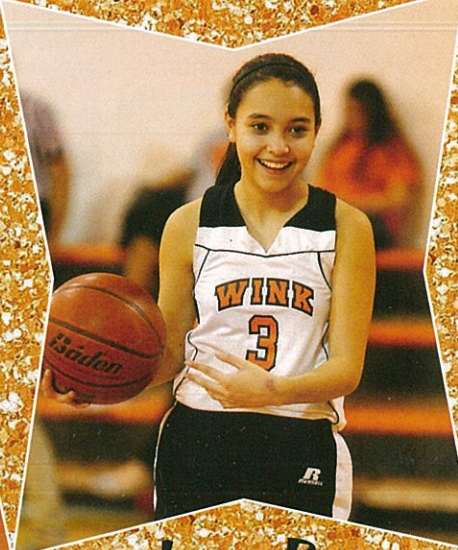

W
H
O
A
R
D
K
D

A TEAM

BACK ROW:
LAURA RODRIGUEZ,
BROOKE CARMAN,
COACH STEWART,
KAEALYN HAYNES

FRONT ROW:
MALORIE GRAY,
TAYLOR LINDLEY,
AMERICA MENDOZA

B TEAM

BACK ROW:
DELANIE RACKLER,
PAULINA AVILA,
COACH STEWART,
ANNIE TRUJILLO,
JACKIE WALKER

FRONT ROW:
VANESSA RIOS,
CHRISTY LINDLEY,
HALEY GARCIA,
GABI RAMIREZ

Laura R.