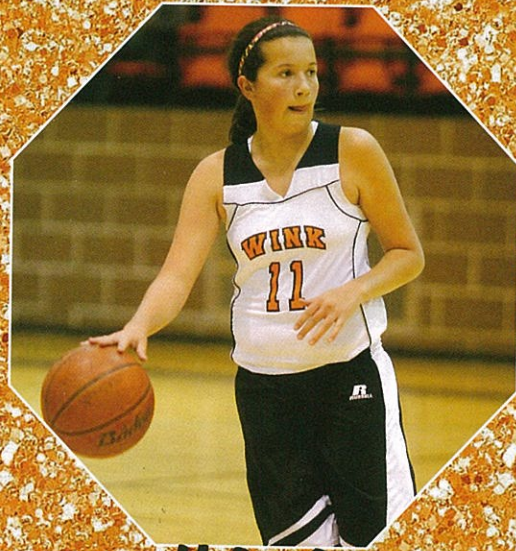

America M.

Christy L.

Malorie G.

W
H
O
A
R
D
K
D

A TEAM

BACK ROW:
LAURA RODRIGUEZ,
BROOKE CARMAN,
COACH STEWART,
KAEALYN HAYNES

FRONT ROW:
MALORIE GRAY,
TAYLOR LINDLEY,
AMERICA MENDOZA

Haley G.

Jackie W.

Taylor L.

B TEAM

BACK ROW:
DELANIE RACKLER,
PAULINA AVILA,
COACH STEWART,
ANNIE TRUJILLO,
JACKIE WALKER

FRONT ROW:
VANESSA RIOS,
CHRISTY LINDLEY,
HALEY GARCIA,
GABI RAMIREZ

Paulina A.

Gabi R.

Annie T.