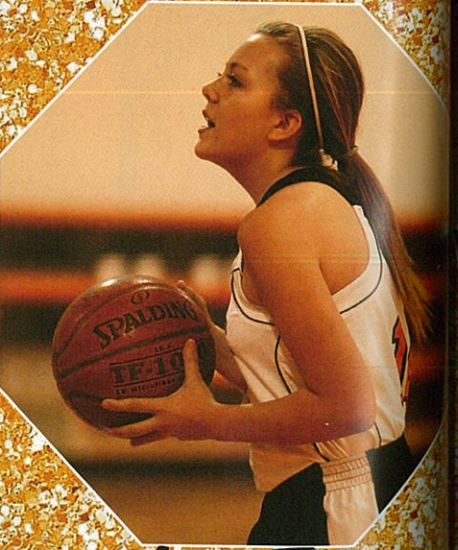

America M.

Christy L.

Malorie G.

W
H
O
A
R
D
K
D

A TEAM

BACK ROW:
LAURA RODRIGUEZ,
BROOKE CARMAN,
COACH STEWART,
KAEALYN HAYNES

FRONT ROW:
MALORIE GRAY,
TAYLOR LINDLEY,
AMERICA MENDOZA

Haley G.

Jackie W.

Taylor L.

B TEAM

BACK ROW:
DELANIE RACKLER,
PAULINA AVILA,
COACH STEWART,
ANNIE TRUJILLO,
JACKIE WALKER

FRONT ROW:
VANESSA RIOS,
CHRISTY LINDLEY,
HALEY GARCIA,
GABI RAMIREZ

Paulina A.

Gabi R.

Annie T.