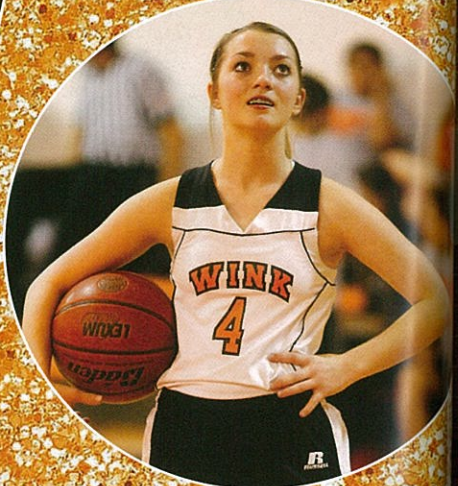

America M.

Christy L.

Malorie G.

W
H
O
A
R
D
K
D

A TEAM

BACK ROW:
LAURA RODRIGUEZ,
BROOKE CARMAN,
COACH STEWART,
KAEALYN HAYNES

FRONT ROW:
MALORIE GRAY,
TAYLOR LINDLEY,
AMERICA MENDOZA

Haley G.

Jackie W.

Taylor L.

B TEAM

BACK ROW:
DELANIE RACKLER,
PAULINA AVILA,
COACH STEWART,
ANNIE TRUJILLO,
JACKIE WALKER

FRONT ROW:
VANESSA RIOS,
CHRISTY LINDLEY,
HALEY GARCIA,
GABI RAMIREZ

Paulina A.

Gabi R.

Annie T.