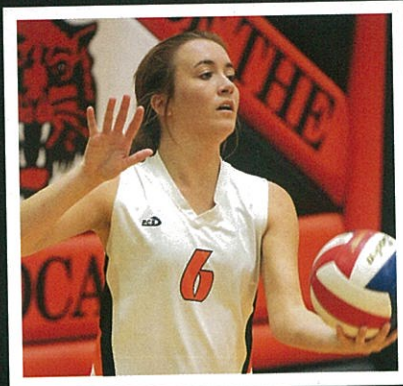

AMERICA M.

KYLIE C.

BREA D.

VANESSA R.

DELANIE R.

KAELYN H.

**BACK ROW (L-R):
COACH HARDIN, VANESSA RIOS,
KAELYN HAYNES,
SABRINA MERCIER, KYLIE CRECH,
ODALYS ANAYA, COACH FUNKE**

**FRONT ROW (L-R):
SYDNEY PAYNE, BREA DILLOW,
KIM MONTES,
AMERICA MENDOZA,
LILI-ANNA RAMIREZ,
DELANIE RACKLER**