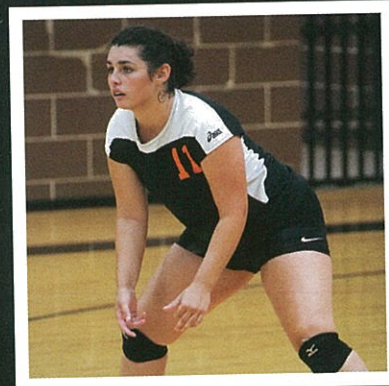

AMERICA M.

KYLIE C.

BREA D.

VANESSA R.

DELANIE R.

KAELYN H.

**BACK ROW (L-R):
COACH HARDIN, VANESSA RIOS,
KAELYN HAYNES,
SABRINA MERCIER, KYLIE CRECH,
ODALYS ANAYA, COACH FUNKE**

**FRONT ROW (L-R):
SYDNEY PAYNE, BREA DILLOW,
KIM MONTES,
AMERICA MENDOZA,
LILI-ANNA RAMIREZ,
DELANIE RACKLER**