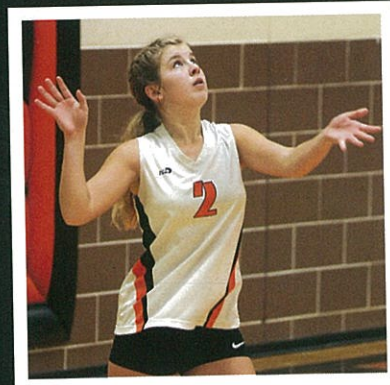

AMERICA M.

KYLIE C.

BREA D.

VANESSA R.

DELANIE R.

KAELYN H.

**BACK ROW (L-R):
COACH HARDIN, VANESSA RIOS,
KAELYN HAYNES,
SABRINA MERCIER, KYLIE CRECH,
ODALYS ANAYA, COACH FUNKE**

**FRONT ROW (L-R):
SYDNEY PAYNE, BREA DILLOW,
KIM MONTES,
AMERICA MENDOZA,
LILI-ANNA RAMIREZ,
DELANIE RACKLER**