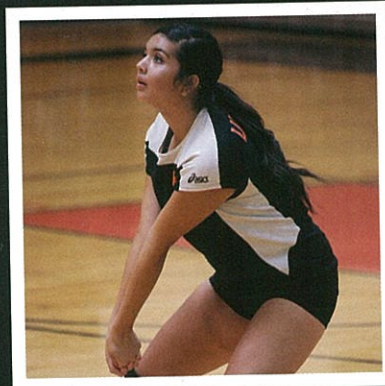

AMERICA M.

KYLIE C.

BREA D.

VANESSA R.

DELANIE R.

KAELYN H.

**BACK ROW (L-R):
COACH HARDIN, VANESSA RIOS,
KAELYN HAYNES,
SABRINA MERCIER, KYLIE CRECH,
ODALYS ANAYA, COACH FUNKE**

**FRONT ROW (L-R):
SYDNEY PAYNE, BREA DILLOW,
KIM MONTES,
AMERICA MENDOZA,
LILI-ANNA RAMIREZ,
DELANIE RACKLER**