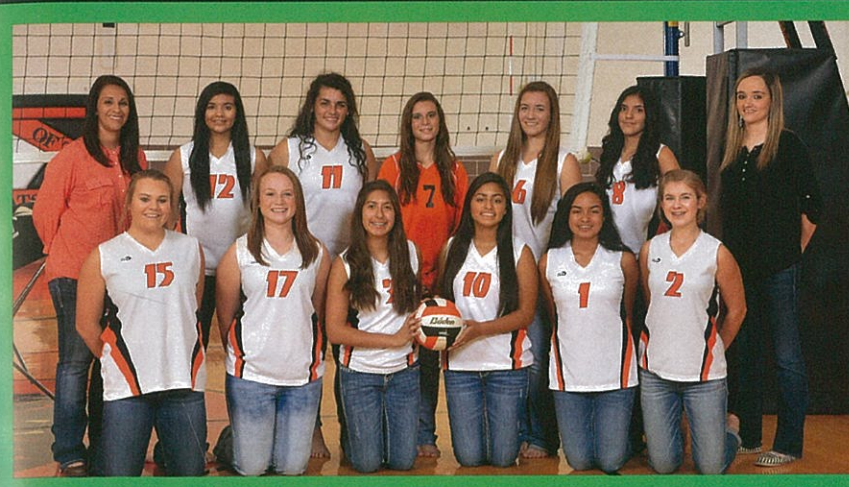

AMERICA M.

KYLIE C.

BREA D.

VANESSA R.

DELANIE R.

KAELYN H.

**BACK ROW (L-R):
COACH HARDIN, VANESSA RIOS,
KAELYN HAYNES,
SABRINA MERCIER, KYLIE CRECH,
ODALYS ANAYA, COACH FUNKE**

**FRONT ROW (L-R):
SYDNEY PAYNE, BREA DILLOW,
KIM MONTES,
AMERICA MENDOZA,
LILI-ANNA RAMIREZ,
DELANIE RACKLER**