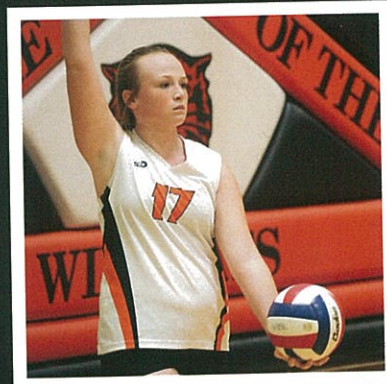

AMERICA M.

KYLIE C.

BREA D.

VANESSA R.

DELANIE R.

KAELYN H.

**BACK ROW (L-R):
COACH HARDIN, VANESSA RIOS,
KAELYN HAYNES,
SABRINA MERCIER, KYLIE CRECH,
ODALYS ANAYA, COACH FUNKE**

**FRONT ROW (L-R):
SYDNEY PAYNE, BREA DILLOW,
KIM MONTES,
AMERICA MENDOZA,
LILI-ANNA RAMIREZ,
DELANIE RACKLER**