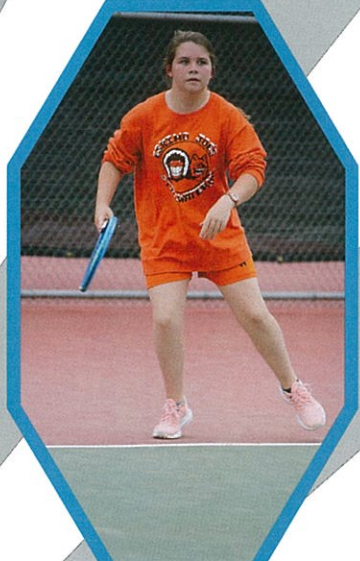

CAYDENCE B.

KASEY C.